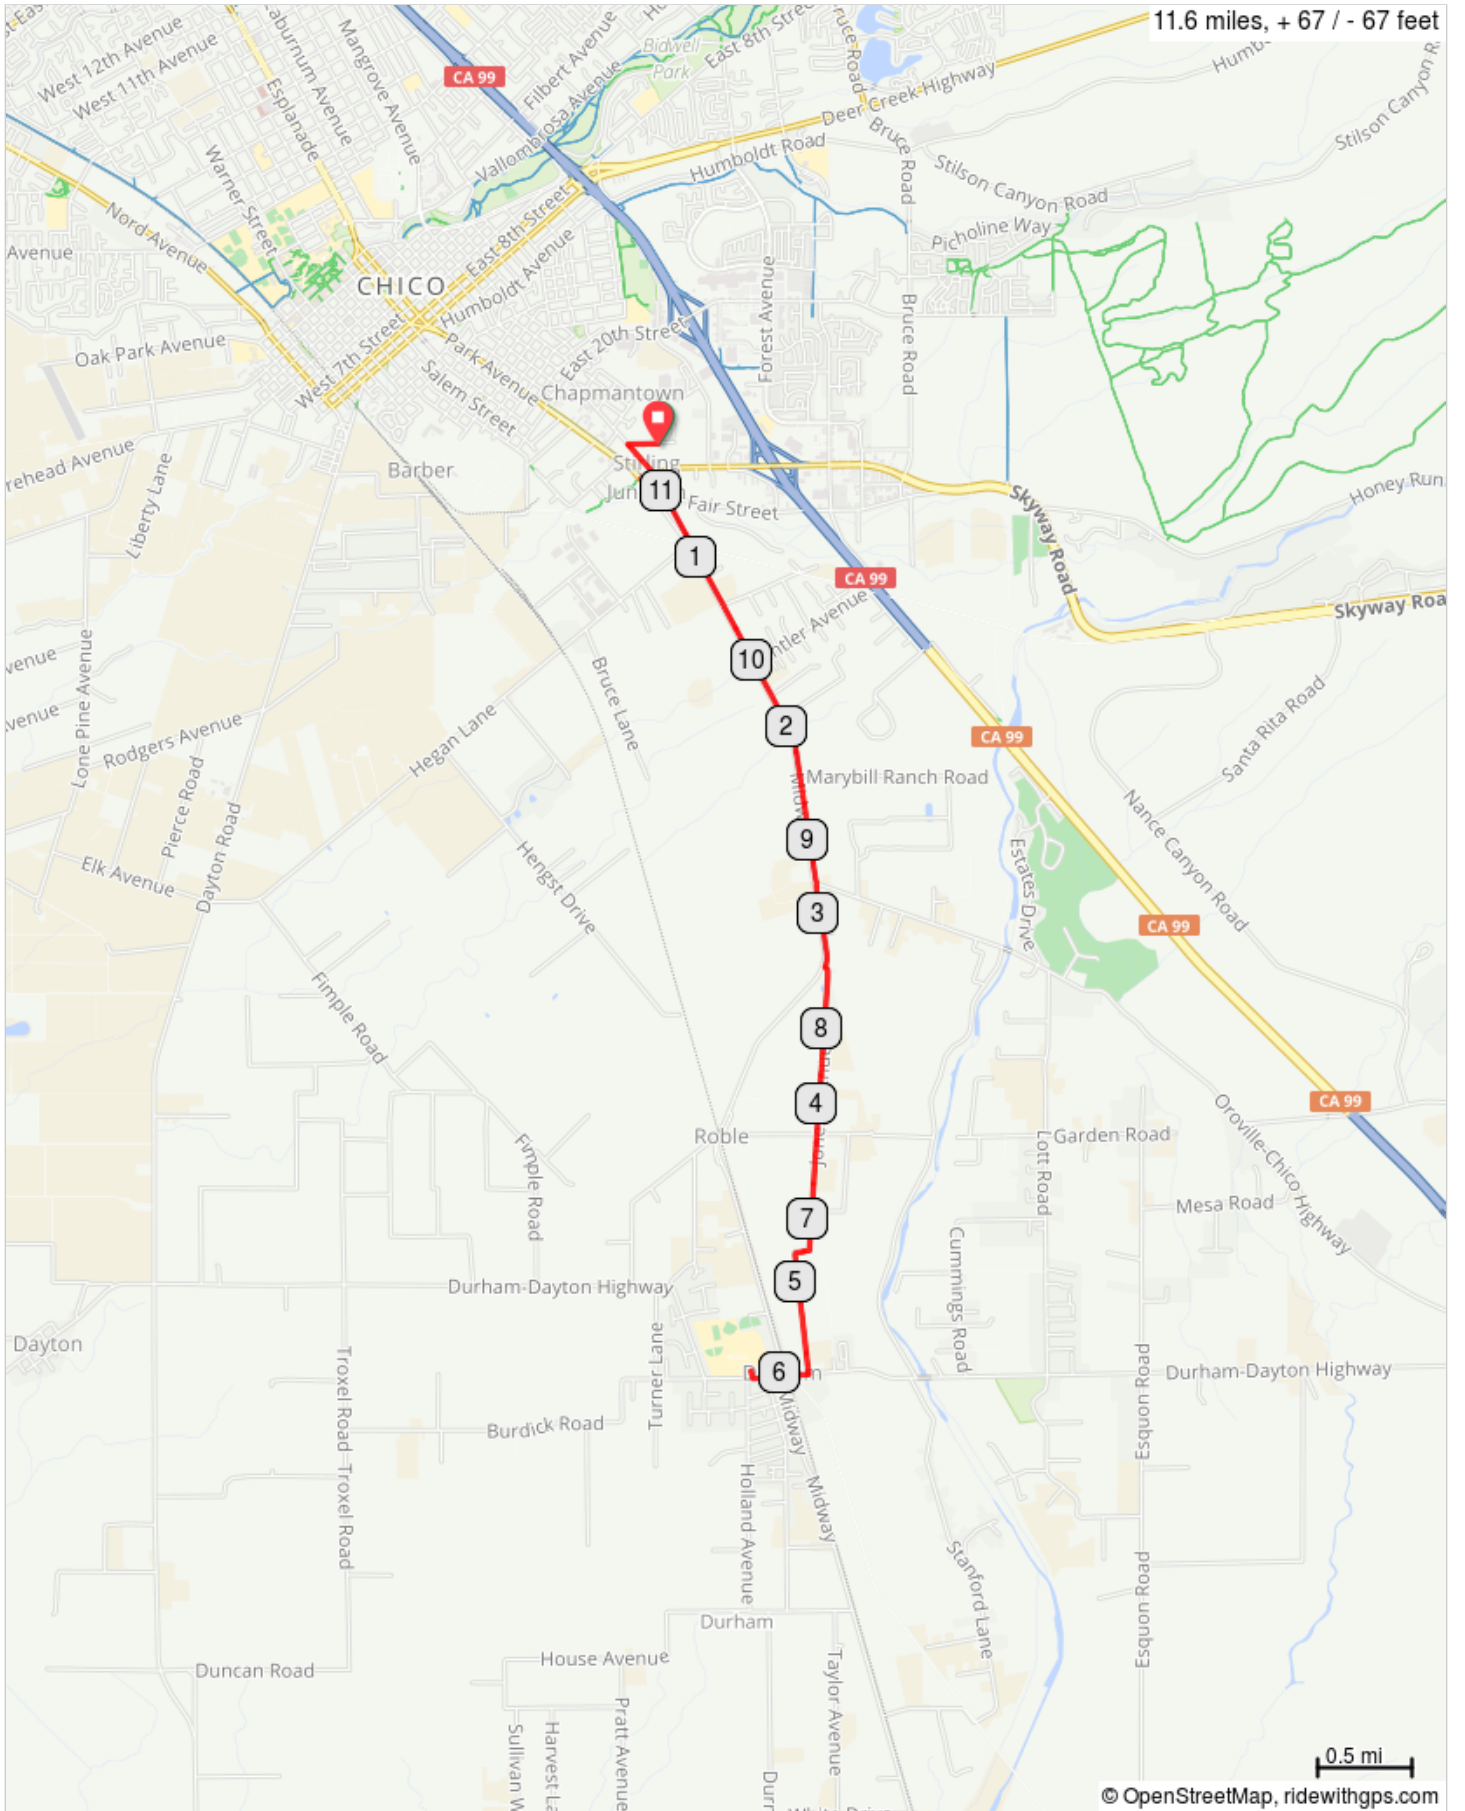

Flatflower 12

Follow the GREEN route arrows

Flatflower 12 Cue Sheet

Type	Notes	Distance (miles) From Start
Start	Start of route	0
Left	Turn left onto Fair St	0.16
Right	Turn right onto E Park Ave	0.37
Left	Turn left onto Midway	0.44
Left	Turn left toward Chico-Durham Bike Path	0.46
Right	Turn right onto Chico-Durham Bike Path	0.47
Right	Turn right to stay on Jones Ave	4.76
Right	Turn right onto Durham-Dayton Hwy	5.47
Right	Turn right onto Putney Dr	5.76
Left	Turn left onto Durham-Dayton Hwy	5.84
Left	Turn left onto Jones Ave	6.13
Left	Turn left to stay on Jones Ave	6.85
Right	Turn right onto Chico-Durham Bike Path	8.34
Right	Turn right toward E Park Ave	11.13
Right	Turn right onto E Park Ave	11.14
Left	Turn left onto Fair St	11.21
Straight	Turn right	11.42
End	End of route	11.58