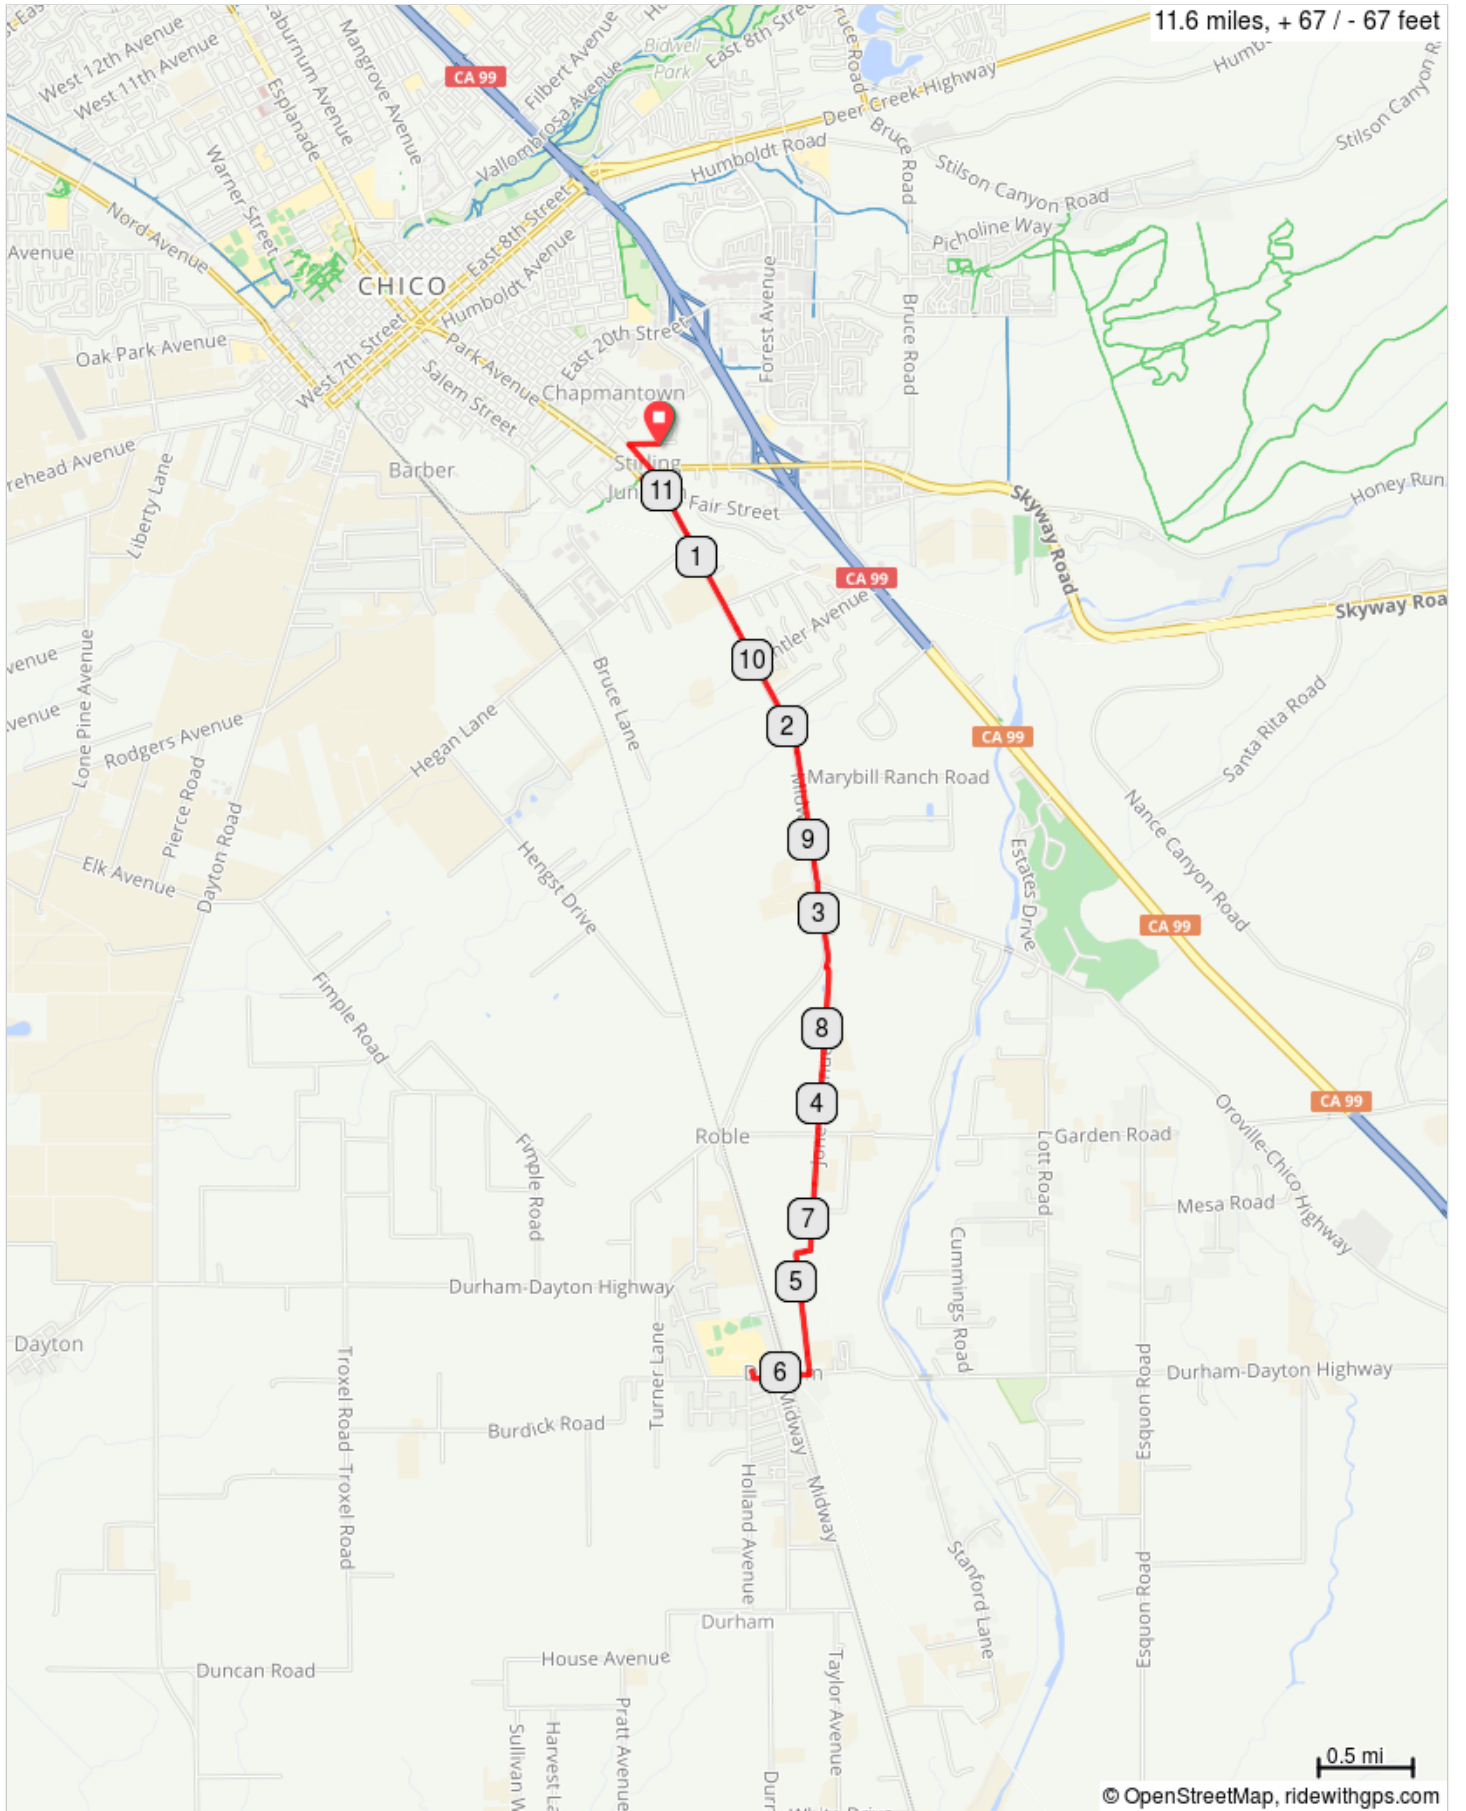

Childflower 12

Follow the GREEN route arrows

Childflower 12 Cue Sheet

Type	Notes	Distance (miles) From Start
Start	Start of route	0
Left	Turn left onto Fair St	0.16
Right	Turn right onto E Park Ave	0.37
Left	Turn left onto Midway	0.44
Left	Turn left toward Chico-Durham Bike Path	0.46
Right	Turn right onto Chico-Durham Bike Path	0.47
Right	Turn right to stay on Jones Ave	4.76
Right	Turn right onto Durham-Dayton Hwy	5.47
Right	Turn right onto Putney Dr	5.76
Left	Turn left onto Durham-Dayton Hwy	5.84
Left	Turn left onto Jones Ave	6.13
Left	Turn left to stay on Jones Ave	6.85
Right	Turn right onto Chico-Durham Bike Path	8.34
Right	Turn right toward E Park Ave	11.13
Right	Turn right onto E Park Ave	11.14
Left	Turn left onto Fair St	11.21
Straight	Turn right	11.42
End	End of route	11.58