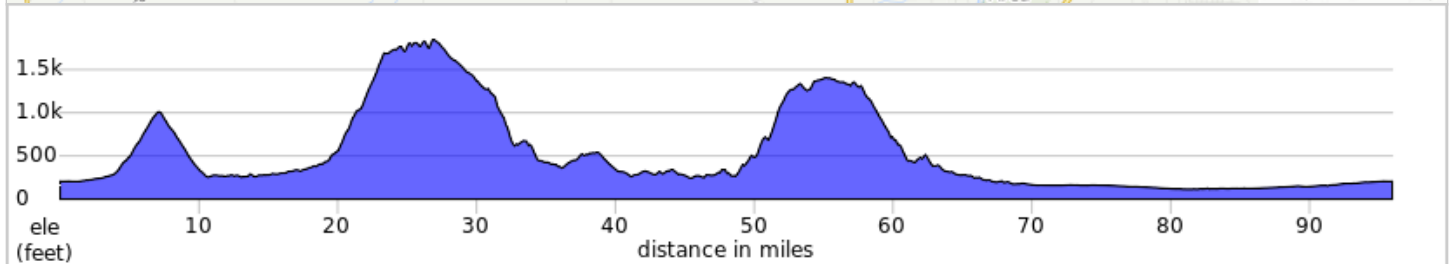

Wildflower 100

- | | | | |
|----|------------------------------|----|------------------------------------|
| A. | Paradise School Rest Stop | D. | Spring Valley School Lunch Stop |
| B. | Thermalito Forebay Rest Stop | E. | Durham Elementary School Rest Stop |
| C. | Table Mt. Rest Stop | | |

Wildflower 100

0.0
0.2
0.6
1.1
1.2
1.9
2.0
2.0
7.2
10.7
11.9
12.4
13.3
13.5
23.4
23.5
26.9
33.6
35.0
37.0
37.0
40.2
45.0
45.4
45.9
47.1
52.4
59.2
59.7
59.9
60.2
61.6
64.1
68.7
69.3
73.5
73.5
73.6
73.7
74.3