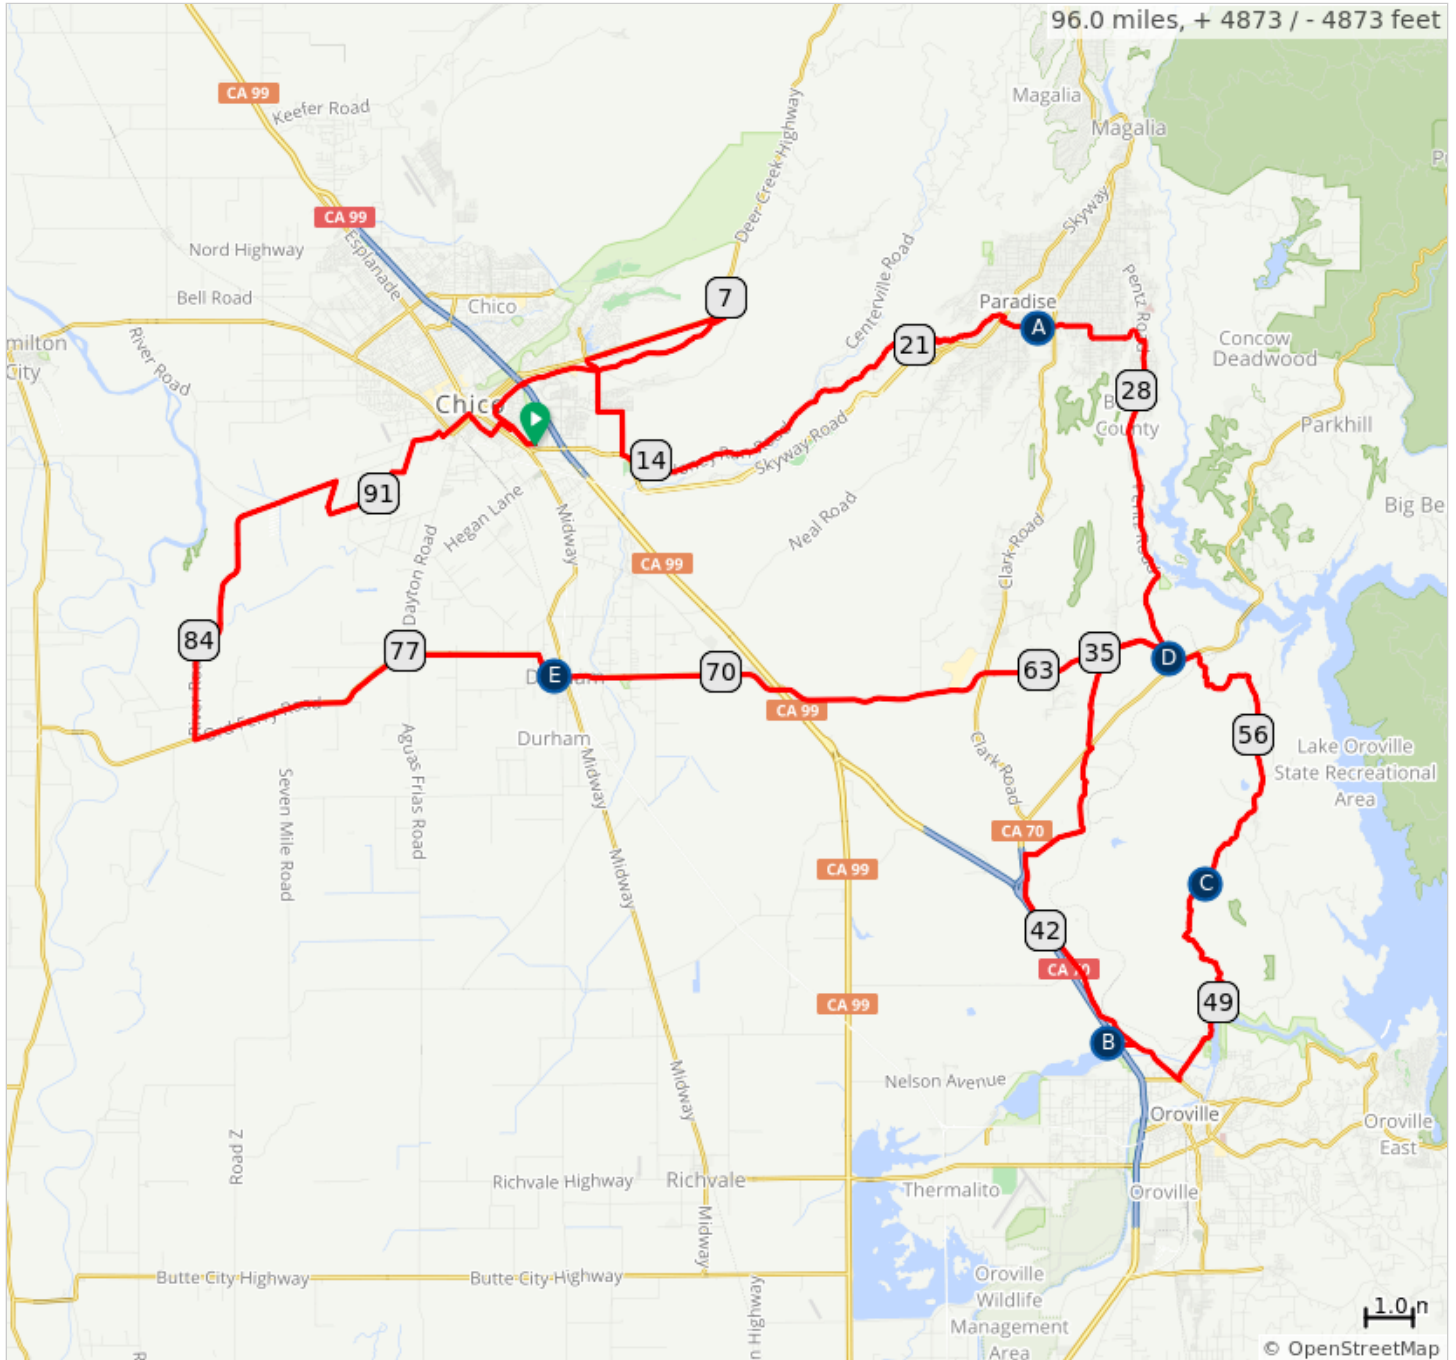

Wildflower 100

- | | | | |
|----|------------------------------|----|------------------------------------|
| A. | Paradise School Rest Stop | D. | Spring Valley School Lunch Stop |
| B. | Thermalito Forebay Rest Stop | E. | Durham Elementary School Rest Stop |
| C. | Table Mt. Rest Stop | | |

Wildflower 100

0.0
0.2
0.6
1.1
1.2
1.9
2.0
2.0
7.2
10.7
11.9
12.4
13.3
13.5
23.4
23.5
26.9
33.6
35.0
37.0
37.0
40.2
45.0
45.4
45.9
47.1
52.4
59.2
59.7
59.9
60.2
61.6
64.1
68.7
69.3
73.5
73.5
73.6
73.7
74.3

74.3 miles. +4694/-4739 feet

77.0
82.0
87.3
89.1
89.9
91.2
91.7
92.6
93.0
93.2
93.3
94.0
94.7
95.0
95.3
95.3
95.8
96.0

21.7 miles. +140/-79 feet