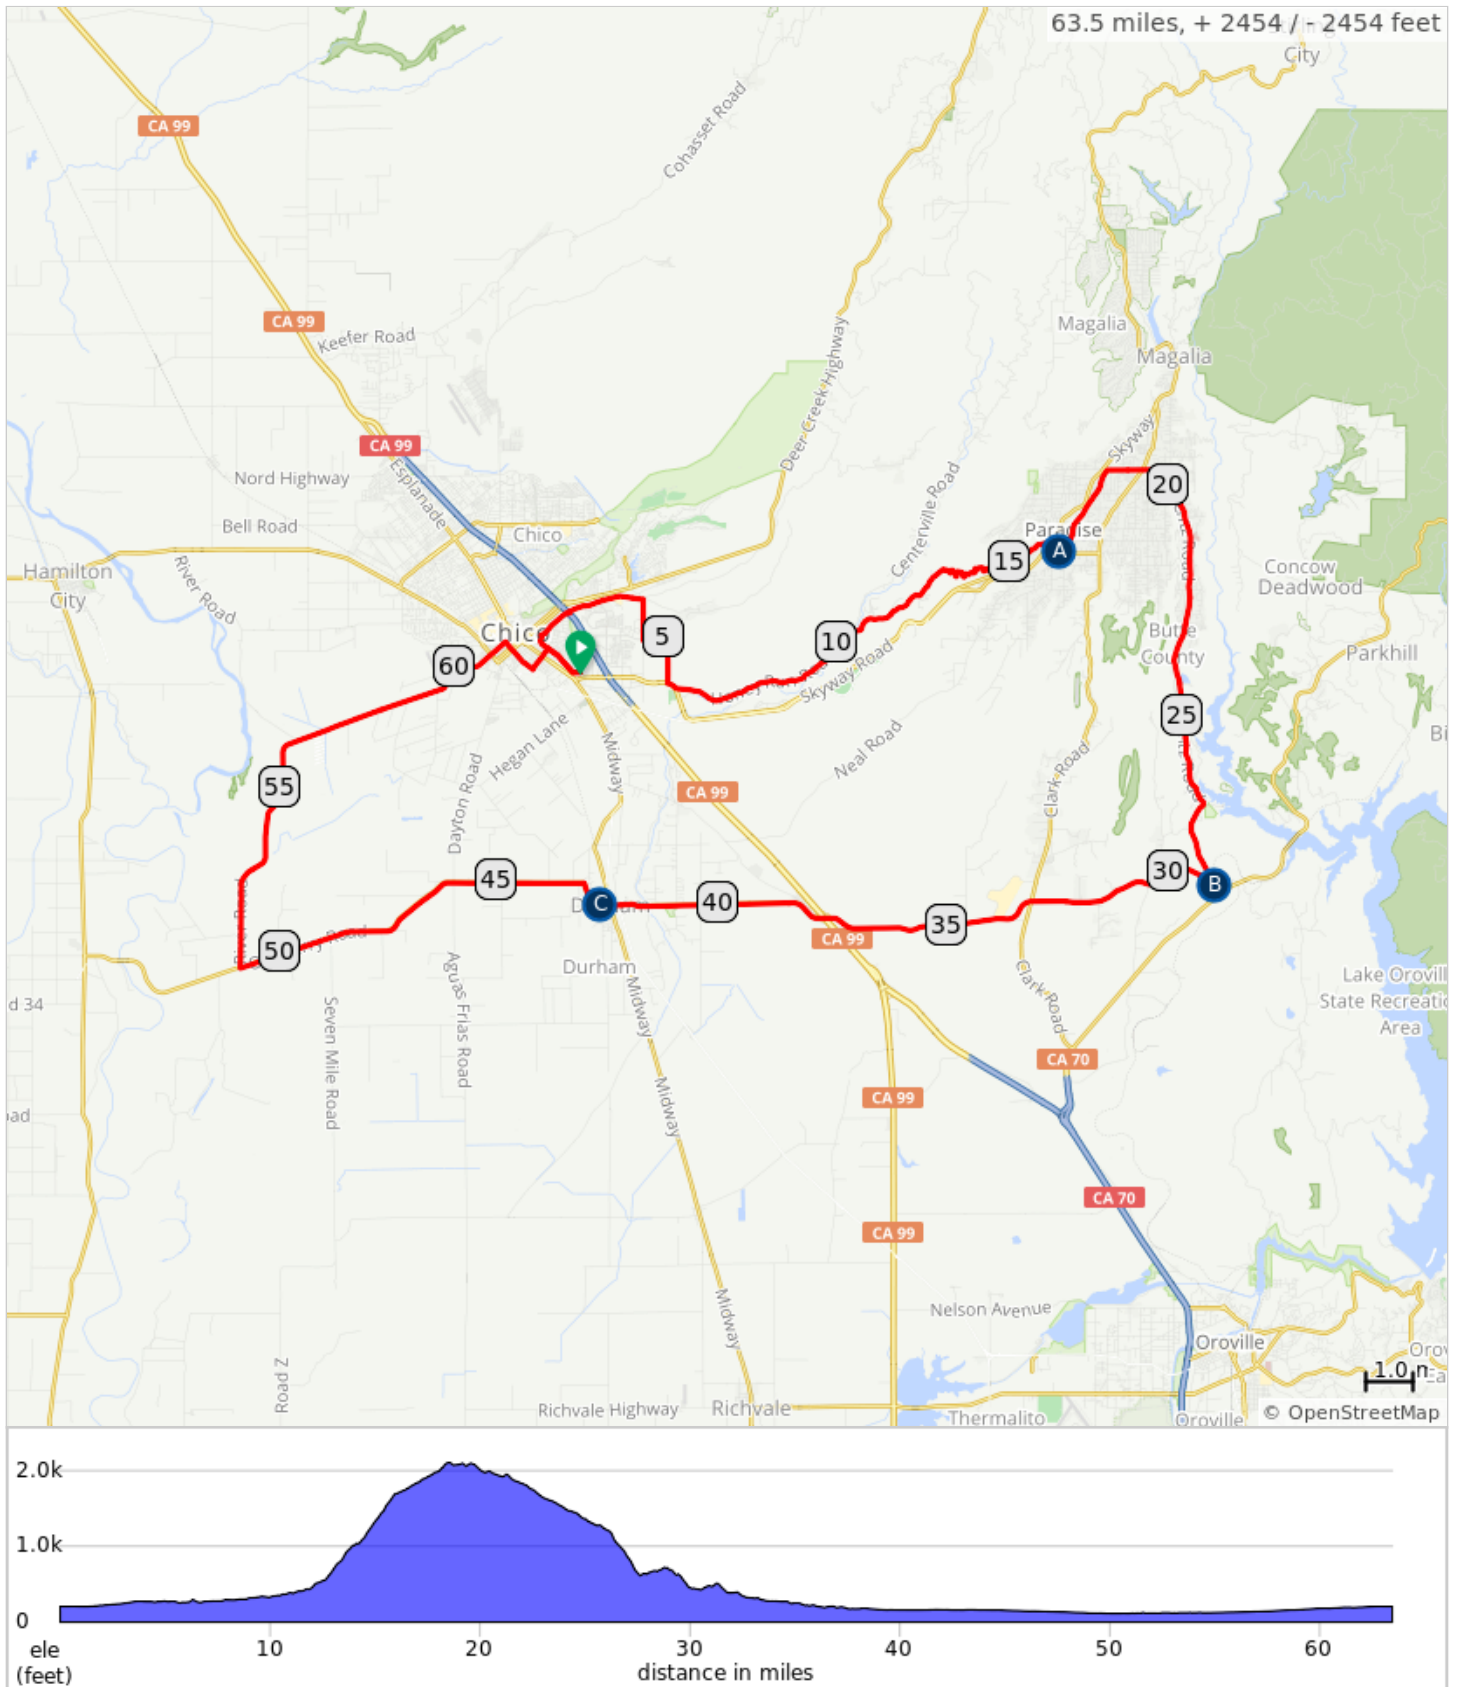

Metricflower 63

- A. Paradise School Rest Stop
- B. Spring Valley School Lunch Stop
- C. Durham Elementary School Rest Stop

Metricflower 63

0.0
0.2
0.6
1.1
1.2
1.9
2.0
2.1
3.7
4.5
5.0
5.9
6.2
16.0
16.0
16.2
16.4
16.4
18.3
19.6
28.5
28.8
28.9
28.9
29.2
33.1
37.7
38.2
42.4
42.5
42.5
42.7
43.2
45.9
50.9
56.2
60.5
61.2
62.6
62.8

62.8 miles. +2425/-2424 feet

63.3
63.5

0.6 miles. +0/-0 feet