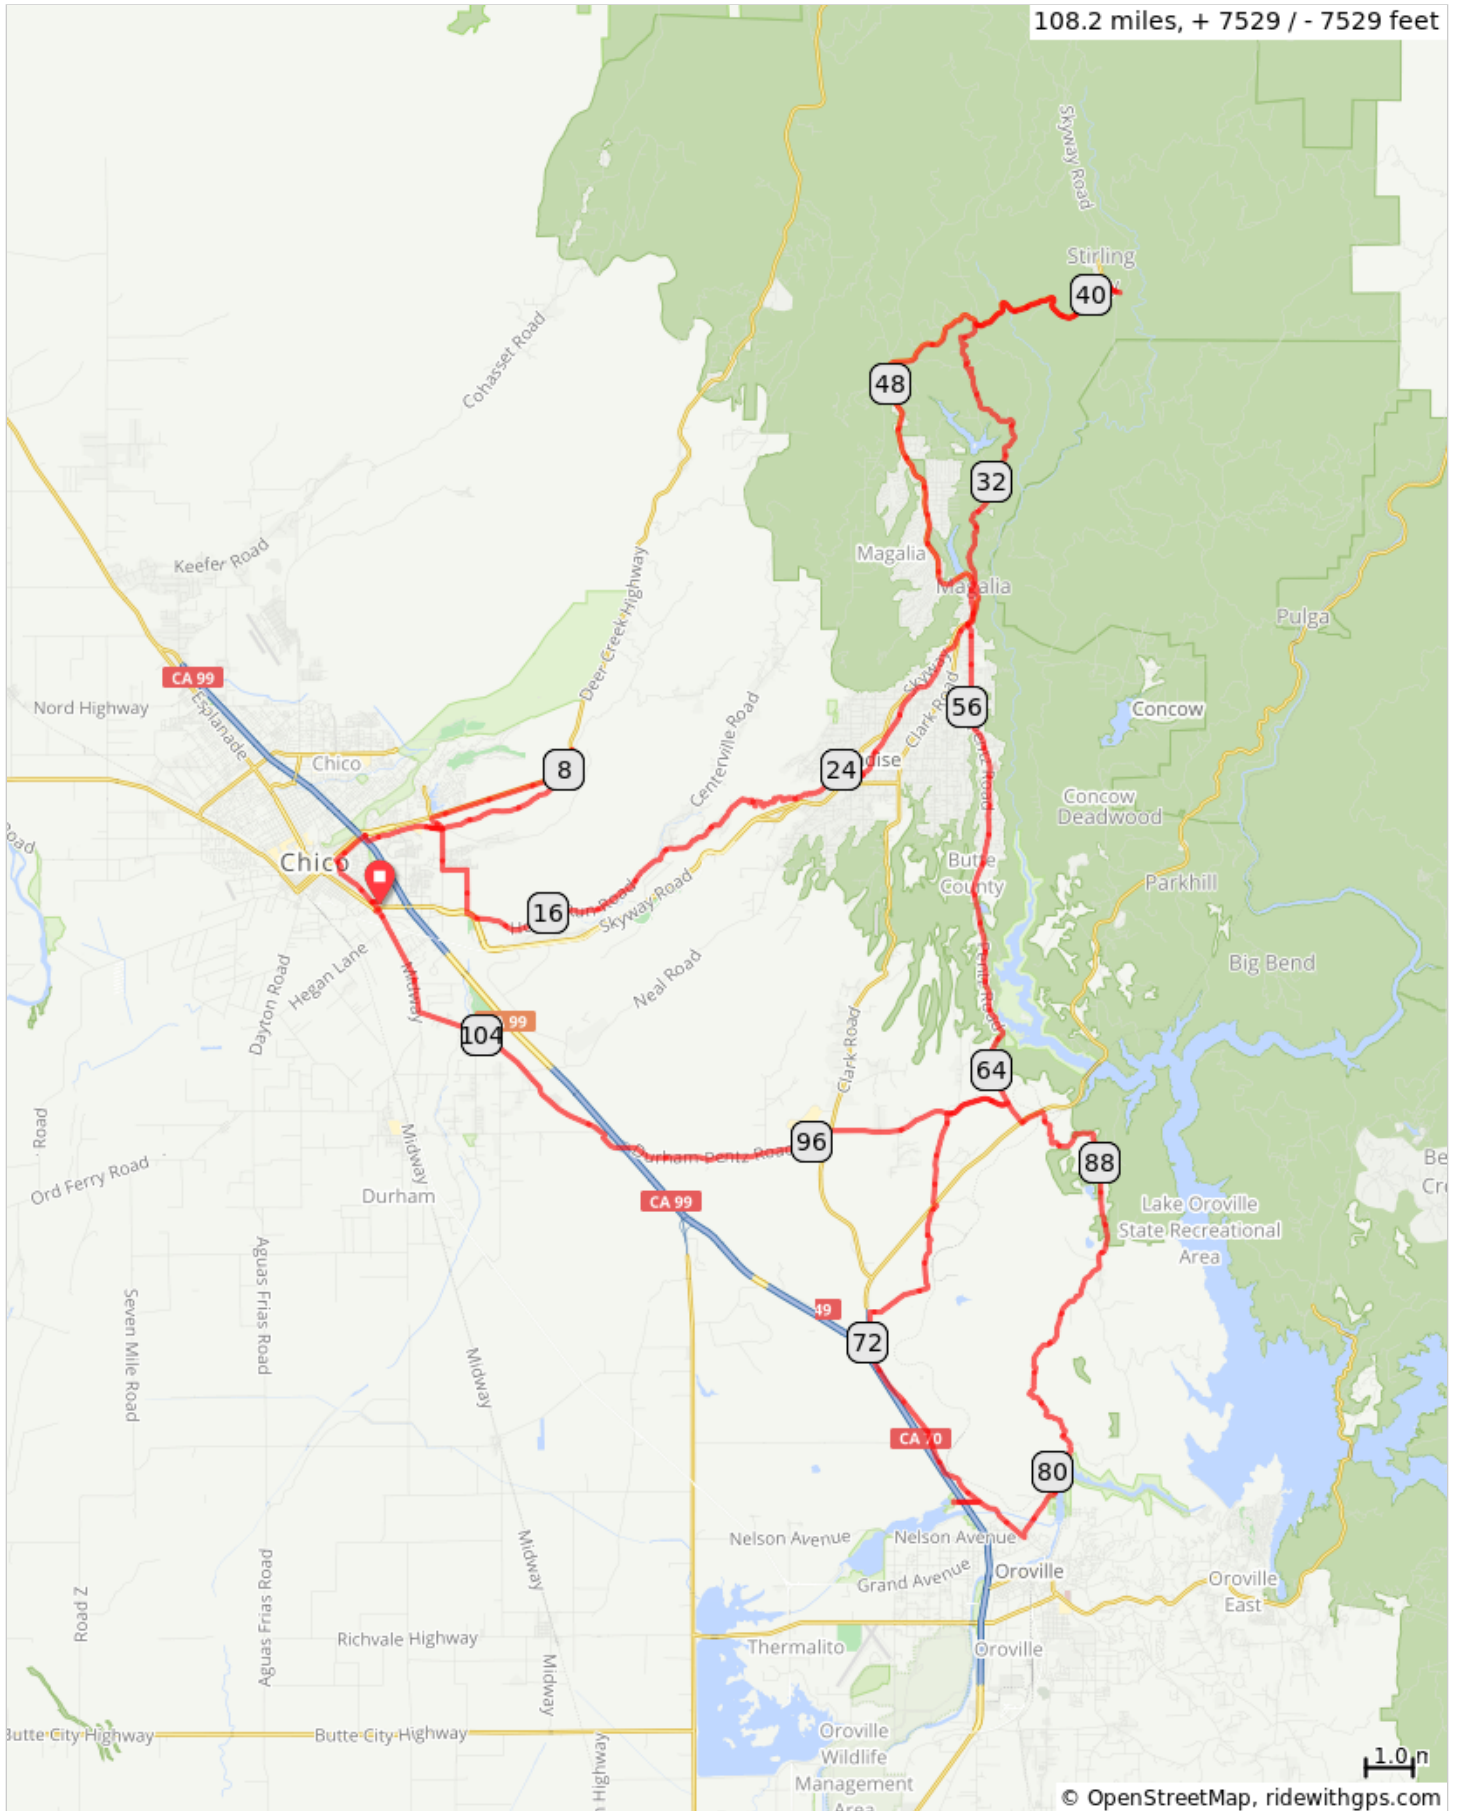

Chico Wildflower Wildcat 100 2019

Chico Wildflower Wildcat 100 2019

0.0		Start of route	0.2
0.2		R onto Fair St	1.2
1.4		R onto E 9th St	0.8
2.2		R onto Fir St / Humboldt	5.3
7.5		L onto CA-32 E/Deer Creek Hwy	3.5
11.0		L onto Bruce Rd	1.7
12.7		L onto E. 20th St/Warfield Rd	0.5
13.2		R onto Harrison Bike Path	0.9
14.1		L	0.2
14.3		L onto Honey Run Rd	9.8
24.1		R onto Skyway Rd	0.1
24.2		L onto Pearson Rd	0.2
24.4		L onto Black Olive Dr	0.1
24.5		Rest Stop 1: Paradise Community Park	0.1
24.7		R onto Paradise Memorial Trailway	4.1
28.7		Continue straight onto Skyway	0.9
29.7		R onto Coutolenc Rd	7.0
36.6		R onto Skyway Rd	3.8
40.5		R onto Retson Rd	0.3
40.8		Rest Stop 2: Merlo Park	0.5
41.3		L onto Skyway Rd	12.0
53.3		R onto Old Skyway Rd	0.9
54.2		Cross Skyway, continue onto Pentz Rd	10.5
64.7		R onto Durham-Pentz Rd (Optional- Continue straight for lunch stop before Table Mt. Loop)	1.4
66.1		L onto Wheelock Rd	2.0
68.0		Continue onto Coal Canyon Rd cross Hwy 70	3.2
71.3		L onto Table Mountain Blvd	4.8
76.1		R onto Garden Dr	0.5
76.6		Rest Stop 3: Thermalito Afterbay	0.6
77.2		R onto Table Mountain Blvd	1.2
78.4		3rd exit at the roundabout onto Cherokee Rd.	12.1
90.6		L onto CA-70 W	0.5
91.1		R onto Pentz Rd	0.2
91.3		Lunch Stop: Spring Valley School	0.3
91.6		L onto Durham-Pentz Rd	8.5

91.6 miles. +8130/-7653 feet

100.1	↑	Continue onto Durham-Dayton Hwy, cross Hwy 99	0.5
100.6	➔	R onto Oroville-Chico Hwy	4.9
105.5	➔	R onto Chico-Durham Bike Path - do not ride on Midway	2.4
107.8	➔	R onto E Park Ave	0.1
107.9	➔	L onto Fair St	0.2
108.1	↑	R into Silver Dollar Fairgrounds	0.1
108.2	📍	End of route	0.0

16.7 miles. +107/-74 feet