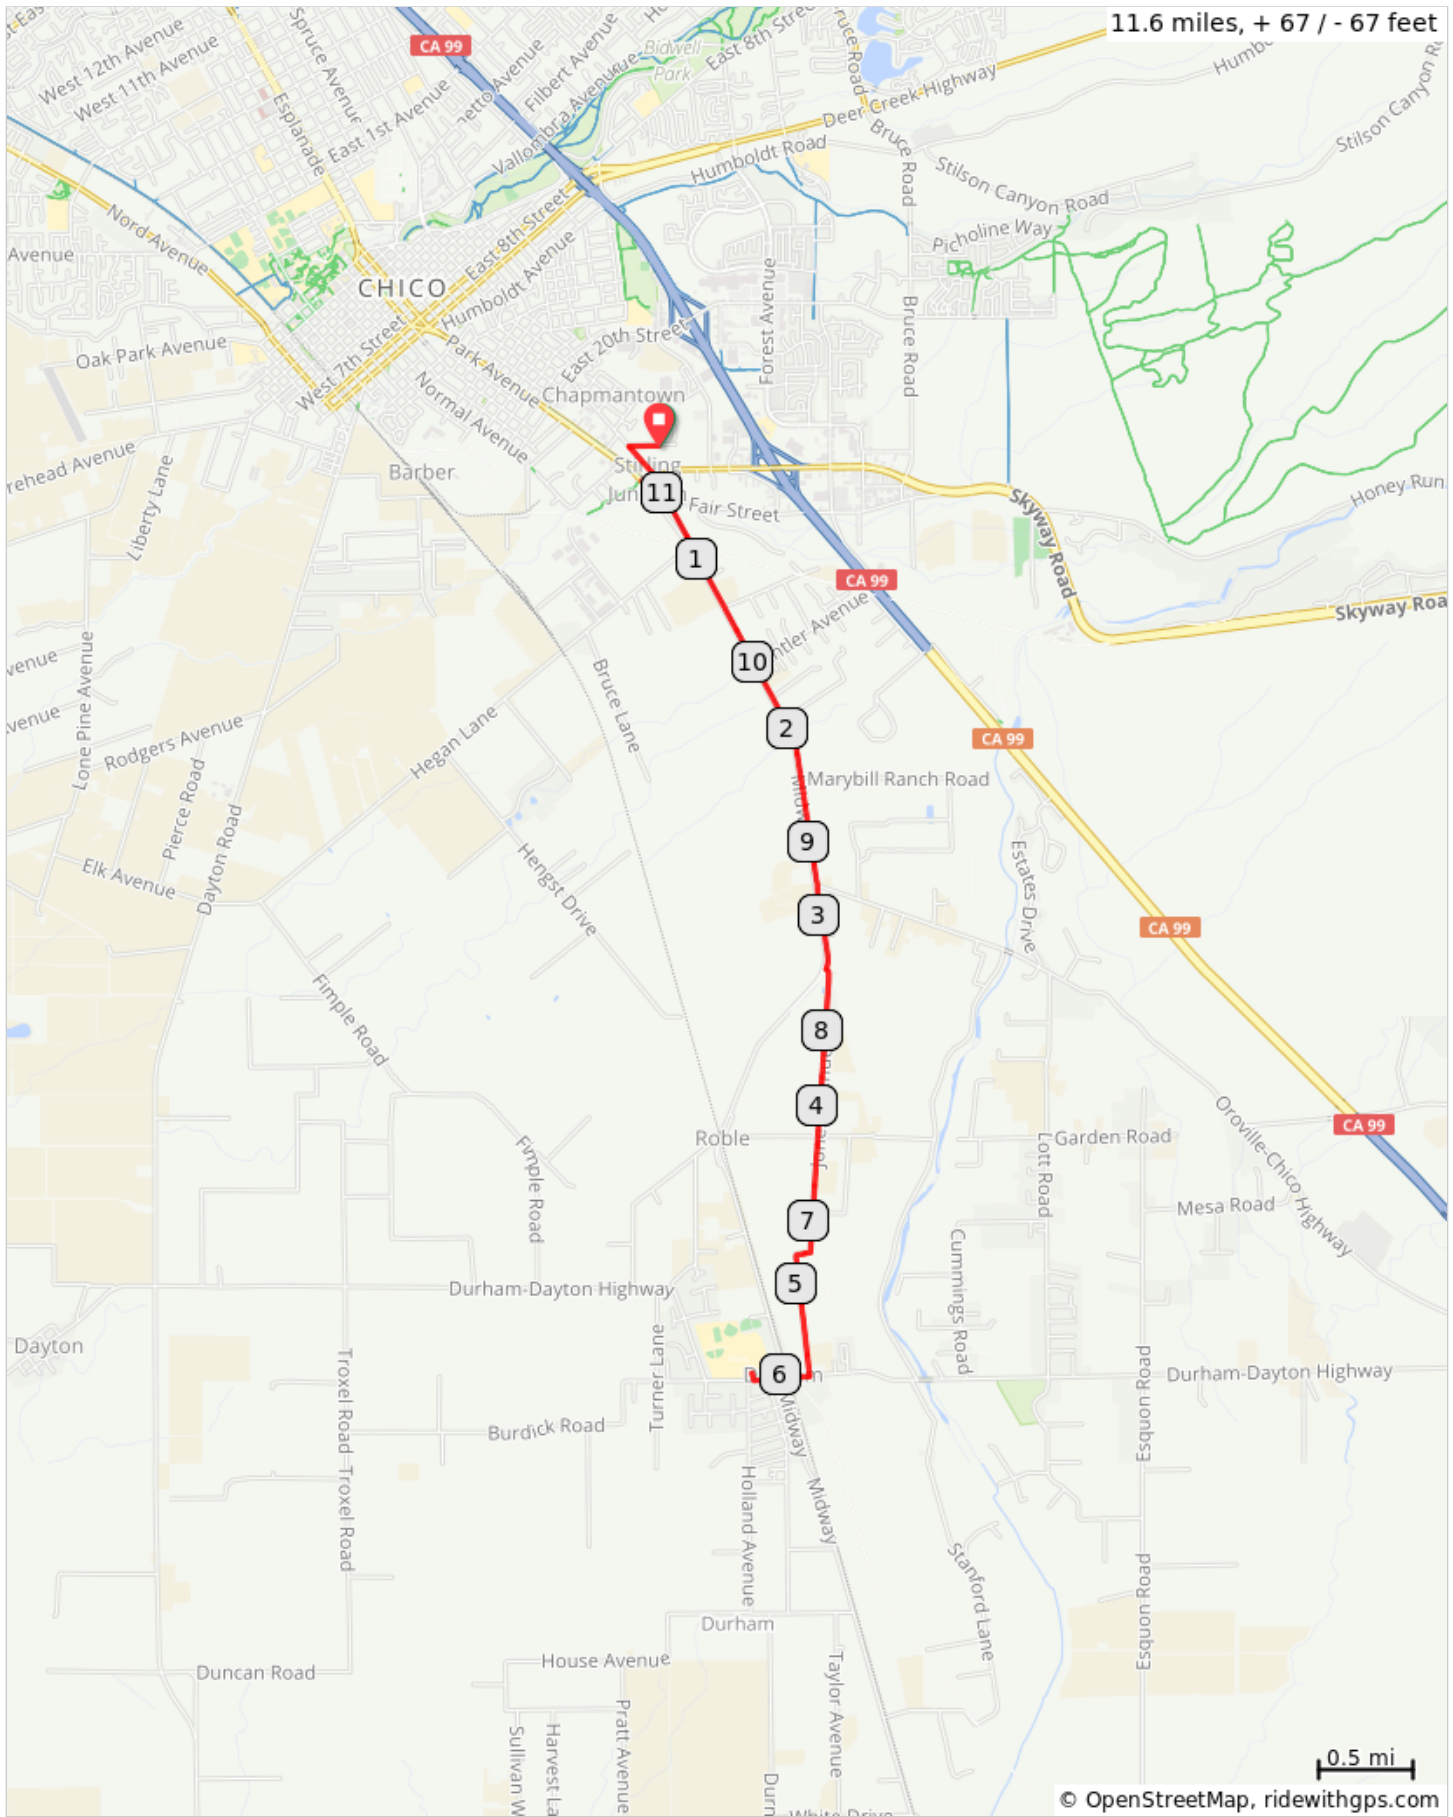

Chico Wildflower Flat/Childflower 12 2019

Chico Wildflower Flat/Childflower 12 2019

0.0		Start of route	0.2
0.2		L onto Fair St	0.2
0.4		R onto E Park Ave	0.1
0.4		L onto Midway	0.0
0.5		L toward Chico-Durham Bike Path	0.0
0.5		R onto Chico-Durham Bike Path	-0.0
0.4		R onto E Park Ave	4.3
4.8		R to stay on Jones Ave	0.7
5.5		R onto Durham-Dayton Hwy	0.3
5.8		R onto Putney Dr	0.1
5.8		L onto Durham-Dayton Hwy	0.3
6.1		L onto Jones Ave	0.7
6.8		L to stay on Jones Ave	1.5
8.3		R onto Chico-Durham Bike Path	2.8
11.1		R toward E Park Ave	0.1
11.2		L onto Fair St	0.2
11.4		R	0.2
11.6		End of route	0.0