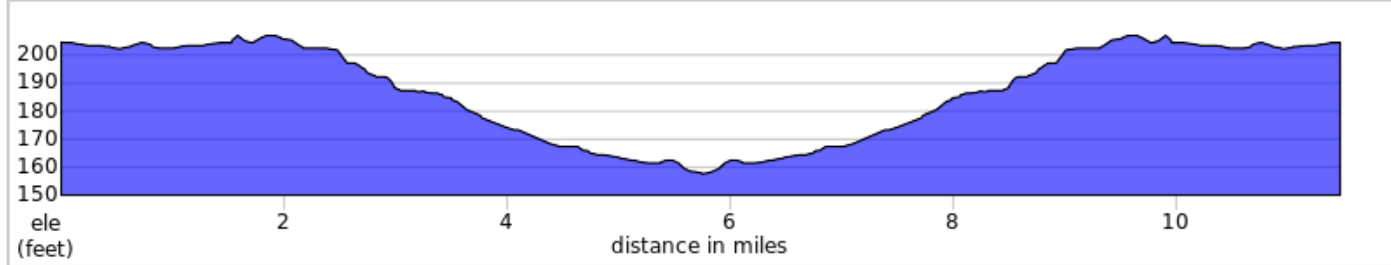

2024 Mildflower / Childflower 12

A. Rest Stop: Durham Elementary School

2024 Mildflower / Childflower 12

Num	Dist	Type	Note	Next
1.	0.0	📍	Start of route	0.1
2.	0.1	←	L onto Fair St	0.2
3.	0.3	→	R onto E Park Ave or cross over onto sidewalk for easier access onto Midway bike path	0.1
4.	0.4	←	Use crosswalk to enter Midway bike path.	2.8
5.	3.2	↙	Slight L to exit bike path onto Jones Ave	2.2
6.	5.4	→	R onto Durham-Dayton Highway	0.4
7.	5.7	→	Enter Durham Rest Stop at the Durham Elementary School	0.0
8.	5.7	←	Exit Durham Rest Stop and turn L onto Durham Dayton Highway	0.4
9.	6.1	←	L onto Jones Avenue	2.2
10.	8.3	→	R onto Midway bike path	2.8
11.	11.1	→	Sharp R onto E Park Ave	0.1
12.	11.2	←	L onto Fair St	0.2
13.	11.4	→	R into Fairgrounds! Well done!	0.1
14.	11.5	📍	End of route	0.0

11.5 miles. +65/-65 feet