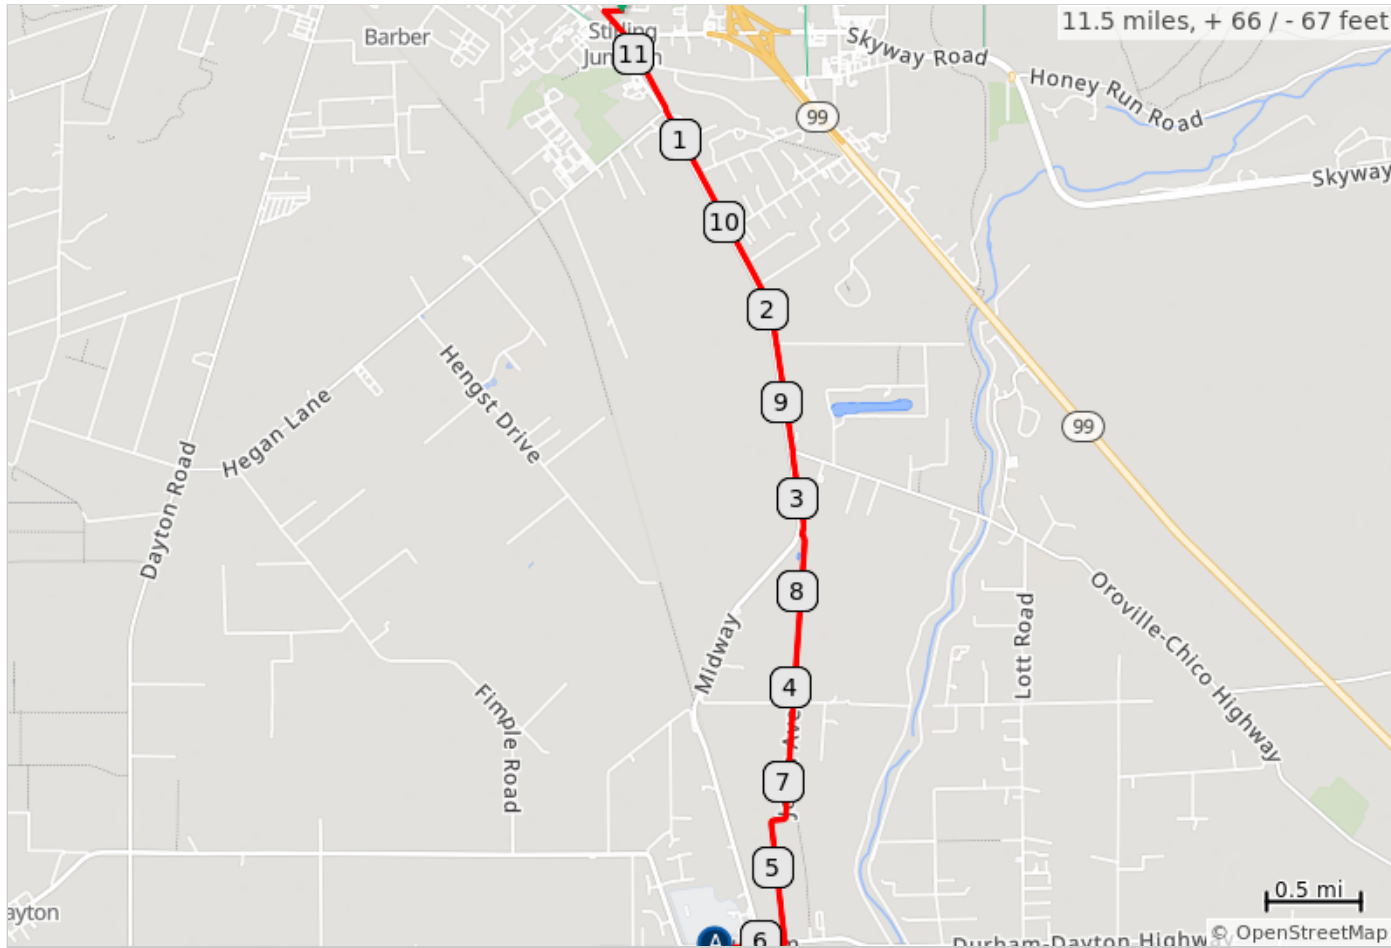

2024 Mildflower / Childflower 12

A. Rest Stop: Durham Elementary School

2024 Mildflower / Childflower 12

Num	Dist	Type	Note	Next
1.	0.0	📍	Start of route	0.1
2.	0.1	←	L onto Fair St	0.2
3.	0.3	→	R onto E Park Ave or cross over onto sidewalk for easier access onto Midway bike path	0.1
4.	0.4	←	Use crosswalk to enter Midway bike path.	2.8
5.	3.2	↙	Slight L to exit bike path onto Jones Ave	2.2
6.	5.4	→	R onto Durham-Dayton Highway	0.4
7.	5.7	→	Enter Durham Rest Stop at the Durham Elementary School	0.0
8.	5.7	←	Exit Durham Rest Stop and turn L onto Durham Dayton Highway	0.4
9.	6.1	←	L onto Jones Avenue	2.2
10.	8.3	→	R onto Midway bike path	2.8
11.	11.1	→	Sharp R onto E Park Ave	0.1
12.	11.2	←	L onto Fair St	0.2
13.	11.4	→	R into Fairgrounds! Well done!	0.1
14.	11.5	📍	End of route	0.0

11.5 miles. +65/-65 feet