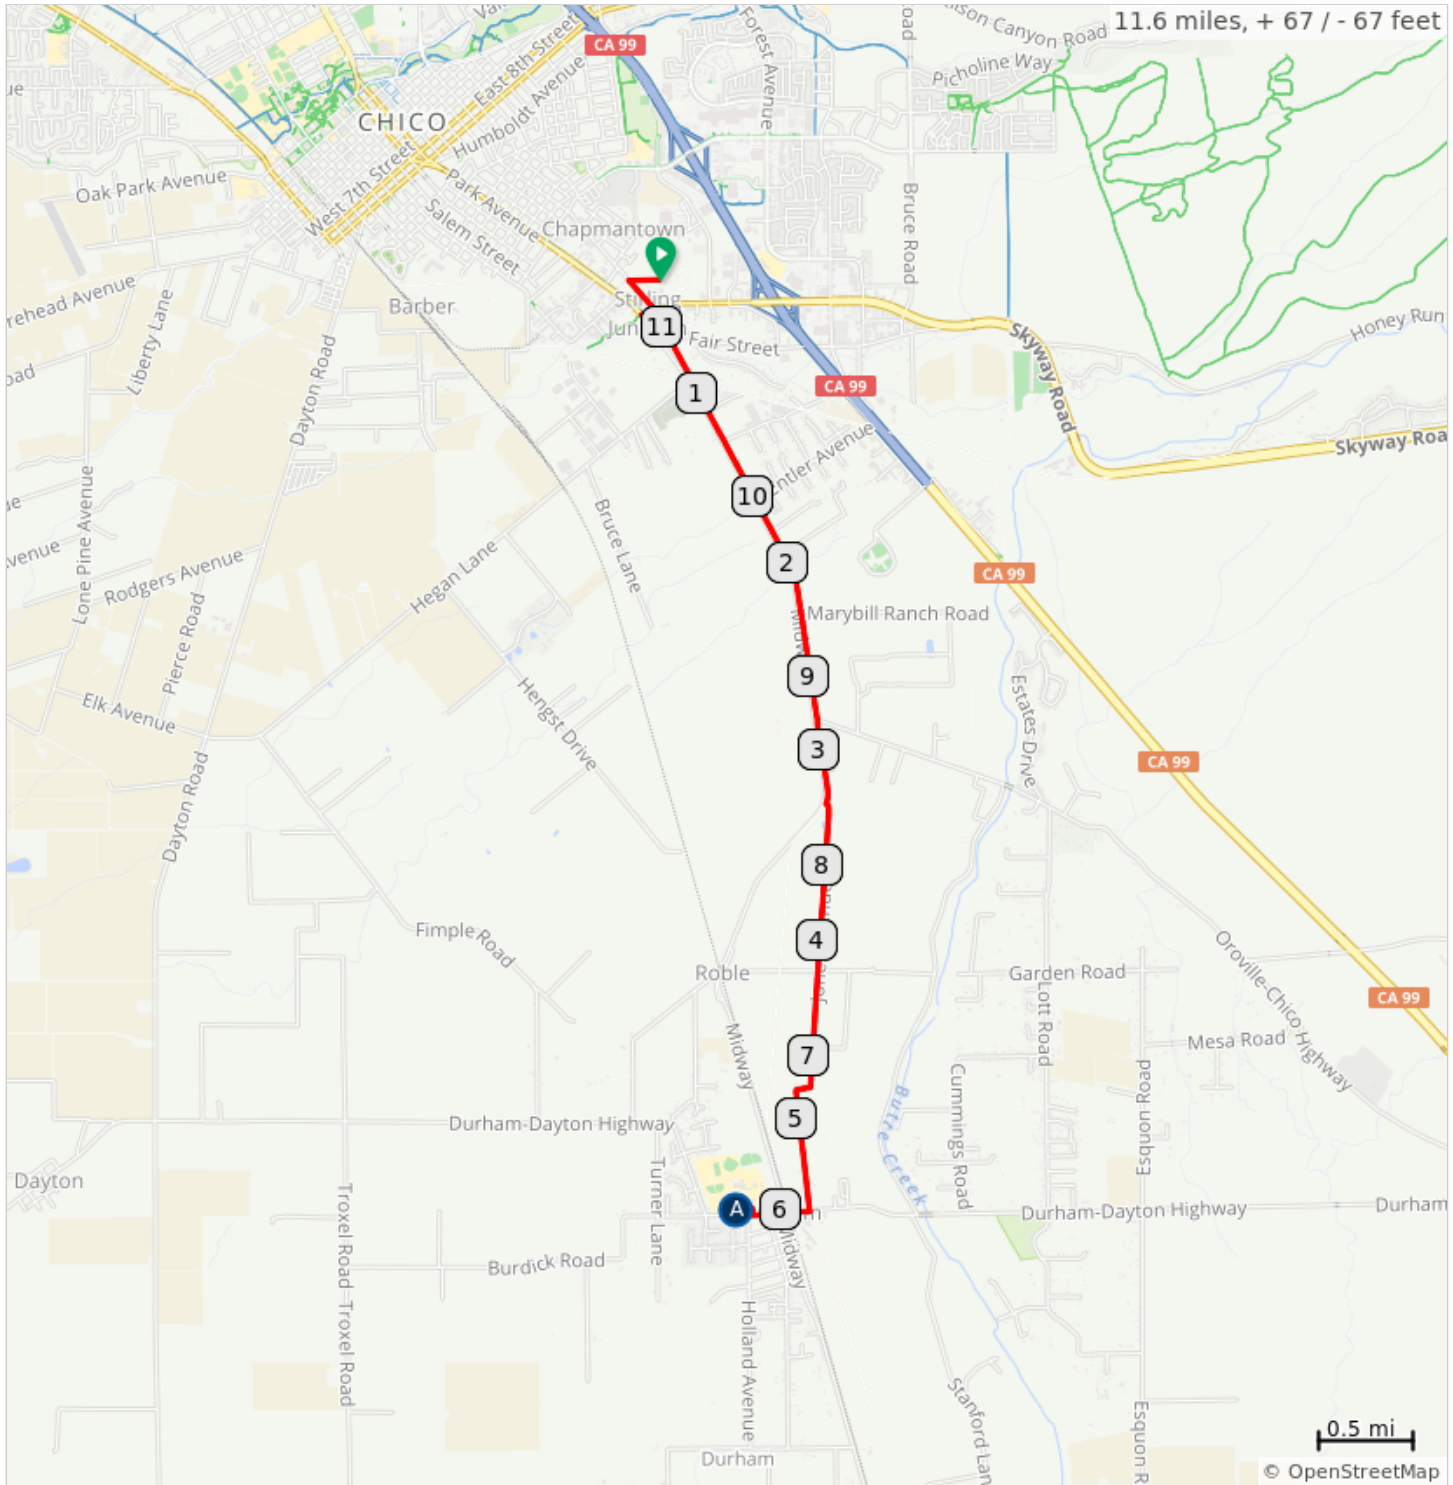

2022 WF Century - Flat/Childflower 12

A. Durham Elementary School Rest Stop

0.0		Start of route	0.2
0.2		Left onto Fair St	0.2
0.4		Right onto E Park Ave	0.1
0.4		Left onto Midway	0.0
0.5		Left toward Chico-Durham Bike Path	0.0
0.5		Right onto Chico-Durham Bike Path	-0.0
0.4		Right onto E Park Ave	4.3
4.8		Right to stay on Jones Ave	0.7
5.5		Right onto Durham-Dayton Hwy	0.3
5.8		Right onto Putney Dr	0.1
5.8		Left onto Durham-Dayton Hwy	0.3
6.1		Left onto Jones Ave	0.7
6.8		Left to stay on Jones Ave	1.5
8.3		Right onto Chico-Durham Bike Path	2.8
11.1		Right toward E Park Ave	0.1
11.2		Left onto Fair St	0.2
11.4		Right	0.2
11.6		End of route	0.0