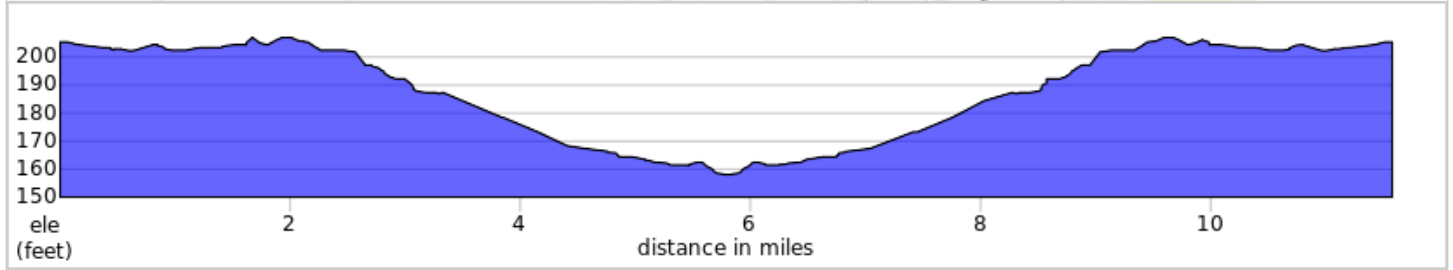

2022 WF Century - Flat/Childflower 12

A. Durham Elementary School Rest Stop

0.0		Start of route	0.2
0.2		Left onto Fair St	0.2
0.4		Right onto E Park Ave	0.1
0.4		Left onto Midway	0.0
0.5		Left toward Chico-Durham Bike Path	0.0
0.5		Right onto Chico-Durham Bike Path	-0.0
0.4		Right onto E Park Ave	4.3
4.8		Right to stay on Jones Ave	0.7
5.5		Right onto Durham-Dayton Hwy	0.3
5.8		Right onto Putney Dr	0.1
5.8		Left onto Durham-Dayton Hwy	0.3
6.1		Left onto Jones Ave	0.7
6.8		Left to stay on Jones Ave	1.5
8.3		Right onto Chico-Durham Bike Path	2.8
11.1		Right toward E Park Ave	0.1
11.2		Left onto Fair St	0.2
11.4		Right	0.2
11.6		End of route	0.0