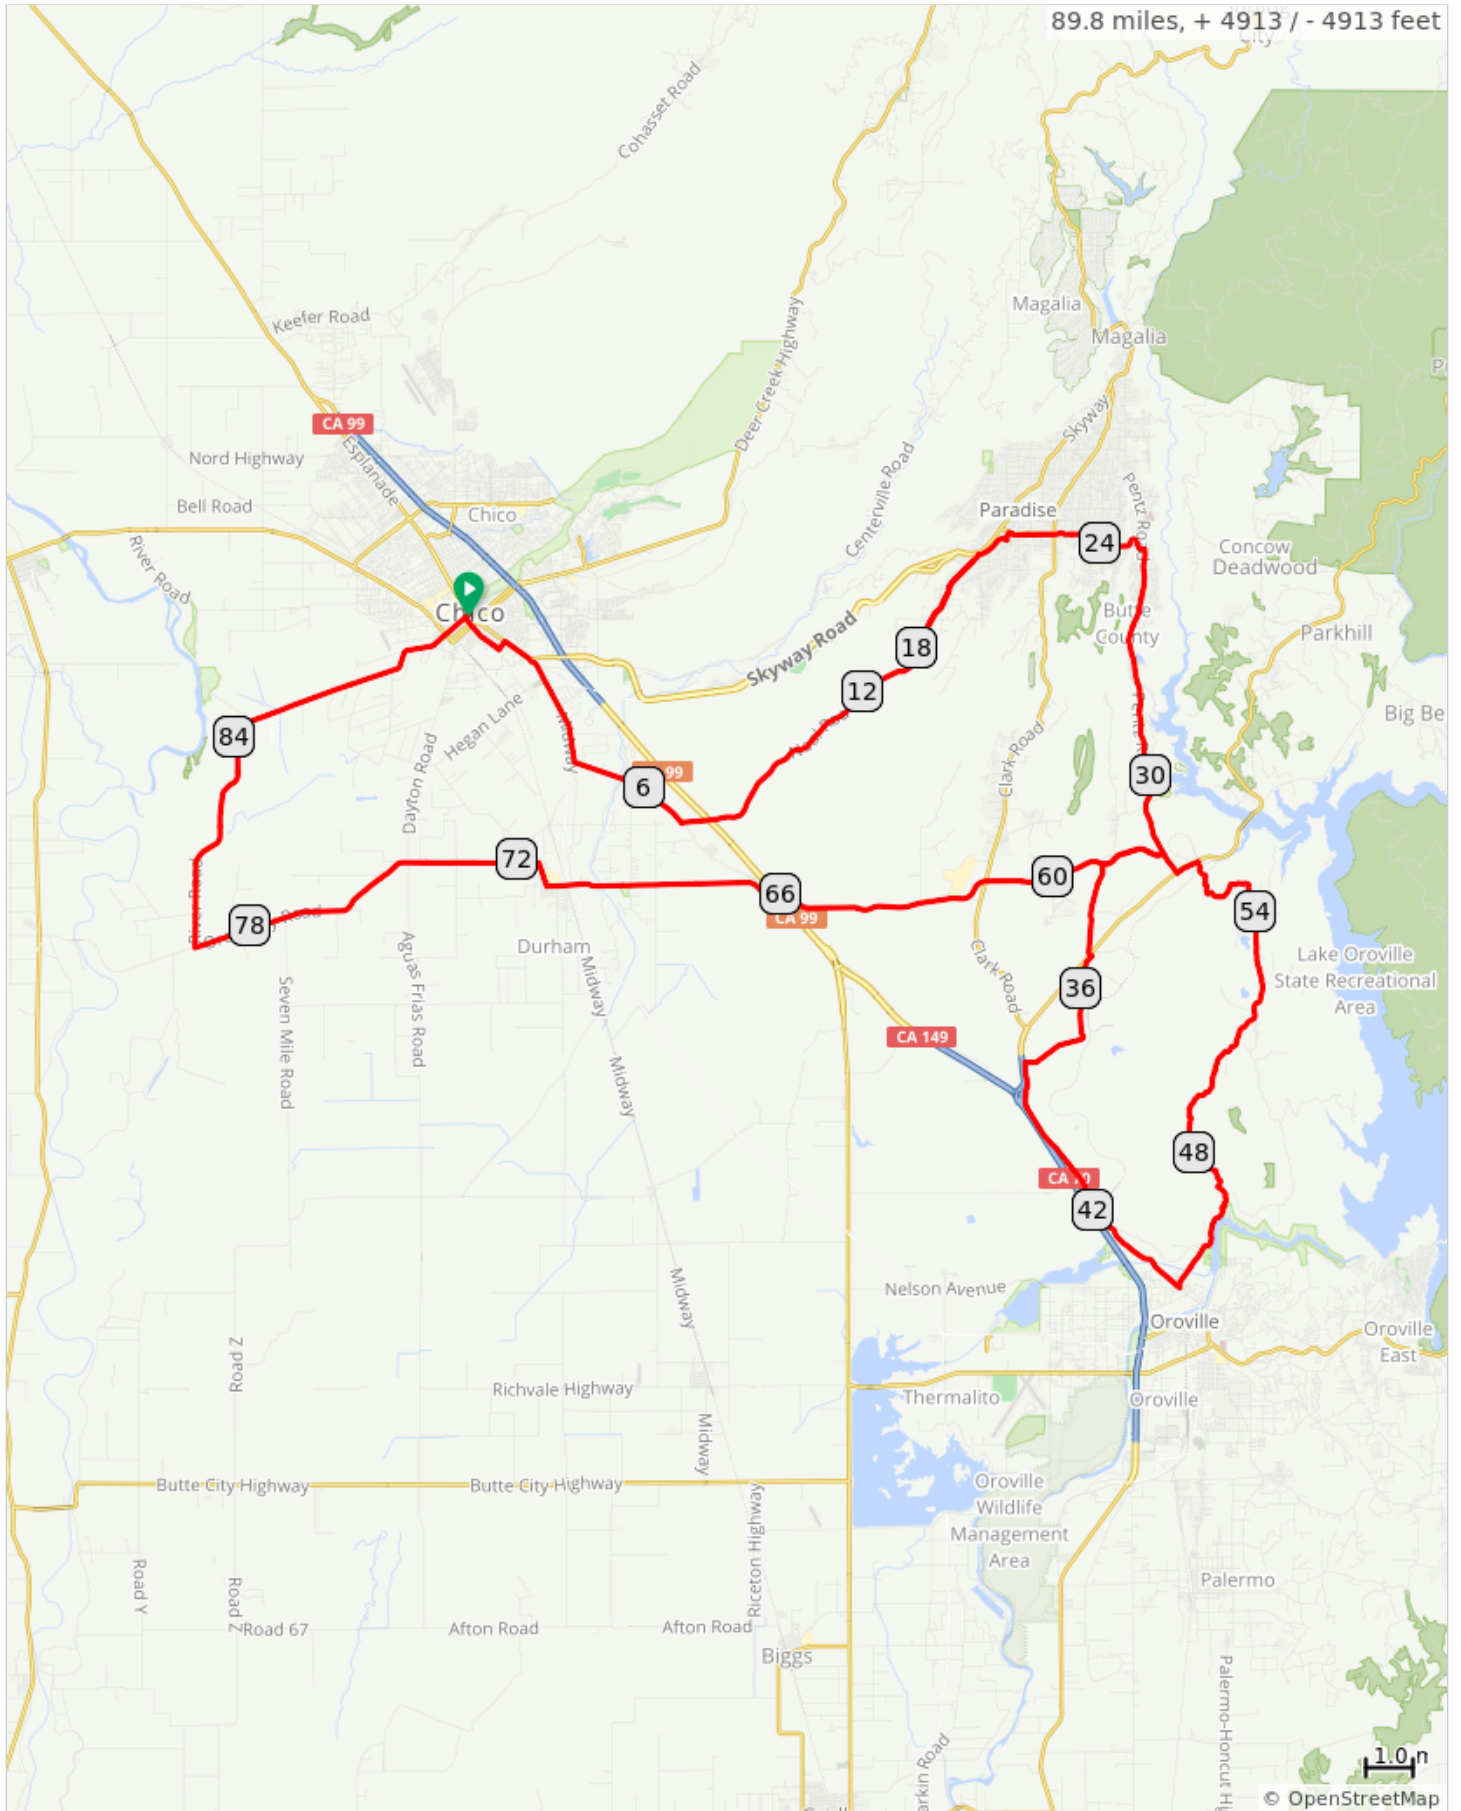

2021 Wildflower Adventure 90 Alt.

2021 Wildflower Adventure 90 Alt.

0.0		Start of route	0.1
0.1		Left onto Salem Street	1.0
1.1		Left onto West 19th Street	0.2
1.3		Cross to East side of Park Ave.	0.0
1.3		Right onto Midway Bike Path (Starts at Taco Truck @ Park and 20th)	3.0
4.3		Left onto Oroville-Chico Highway	0.5
4.8		Keep left onto Oroville-Chico Highway	2.1
6.9		Continue onto Oroville-Chico Highway	0.0
7.0		Sharp left onto Neal Road	0.0
7.0		Slight right onto Neal Road	0.6
7.6		Keep right onto Neal Road	13.3
20.9		Sharp right onto Paradise Memorial Trailway	0.9
21.8		Right onto Pearson Road	3.3
25.1		Right onto Pentz Rd	6.7
31.8		Right onto Durham-Pentz Rd	1.4
33.2		Left onto Wheelock Rd	2.0
35.1		Continue onto Coal Canyon Rd	0.0
35.2		Right to stay on Coal Canyon Rd	3.2
38.4		Left	0.6
39.0		Continue straight onto Table Mountain Blvd	5.5
44.4		Left onto Cherokee Rd	2.3
46.7		Slight left to stay on Cherokee Rd	4.3
51.0		Slight left to stay on Cherokee Rd	4.0
55.1		Keep left at the fork	1.5
56.5		Left onto CA-70 W	0.5
57.0		Right onto Pentz Rd	0.5
57.5		Left onto Durham-Pentz Rd	8.5
66.1		Continue onto Durham-Dayton Hwy	5.0
71.1		Right to stay on Durham-Dayton Hwy	0.5
71.6		Left to stay on Durham-Dayton Hwy	2.7
74.3		Continue onto Ord Ferry Rd	5.0
79.3		Right onto River Rd	5.3
84.6		Continue onto Chico River Rd	4.3
88.8		Continue onto W 5th St	1.0
89.8		End of route	0.0

89.8 miles. +4913/-4913 feet