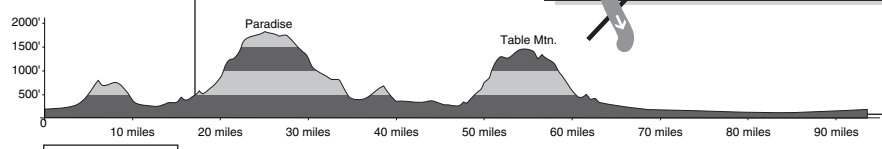

Wildflower Metric 65 Century

Free event photos from
Photocrazy.com –
Remember the time you
pass the photo station!

- Wildflower 100 Riders: follow YELLOW arrows on road.
- Wildflower Metric 65 Riders: follow ORANGE arrows.
- Please carry I.D.
- Ride to the right, stay in single file.
- Obey traffic rules, be polite to motorists.
- Repair facilities are available at each rest stop.