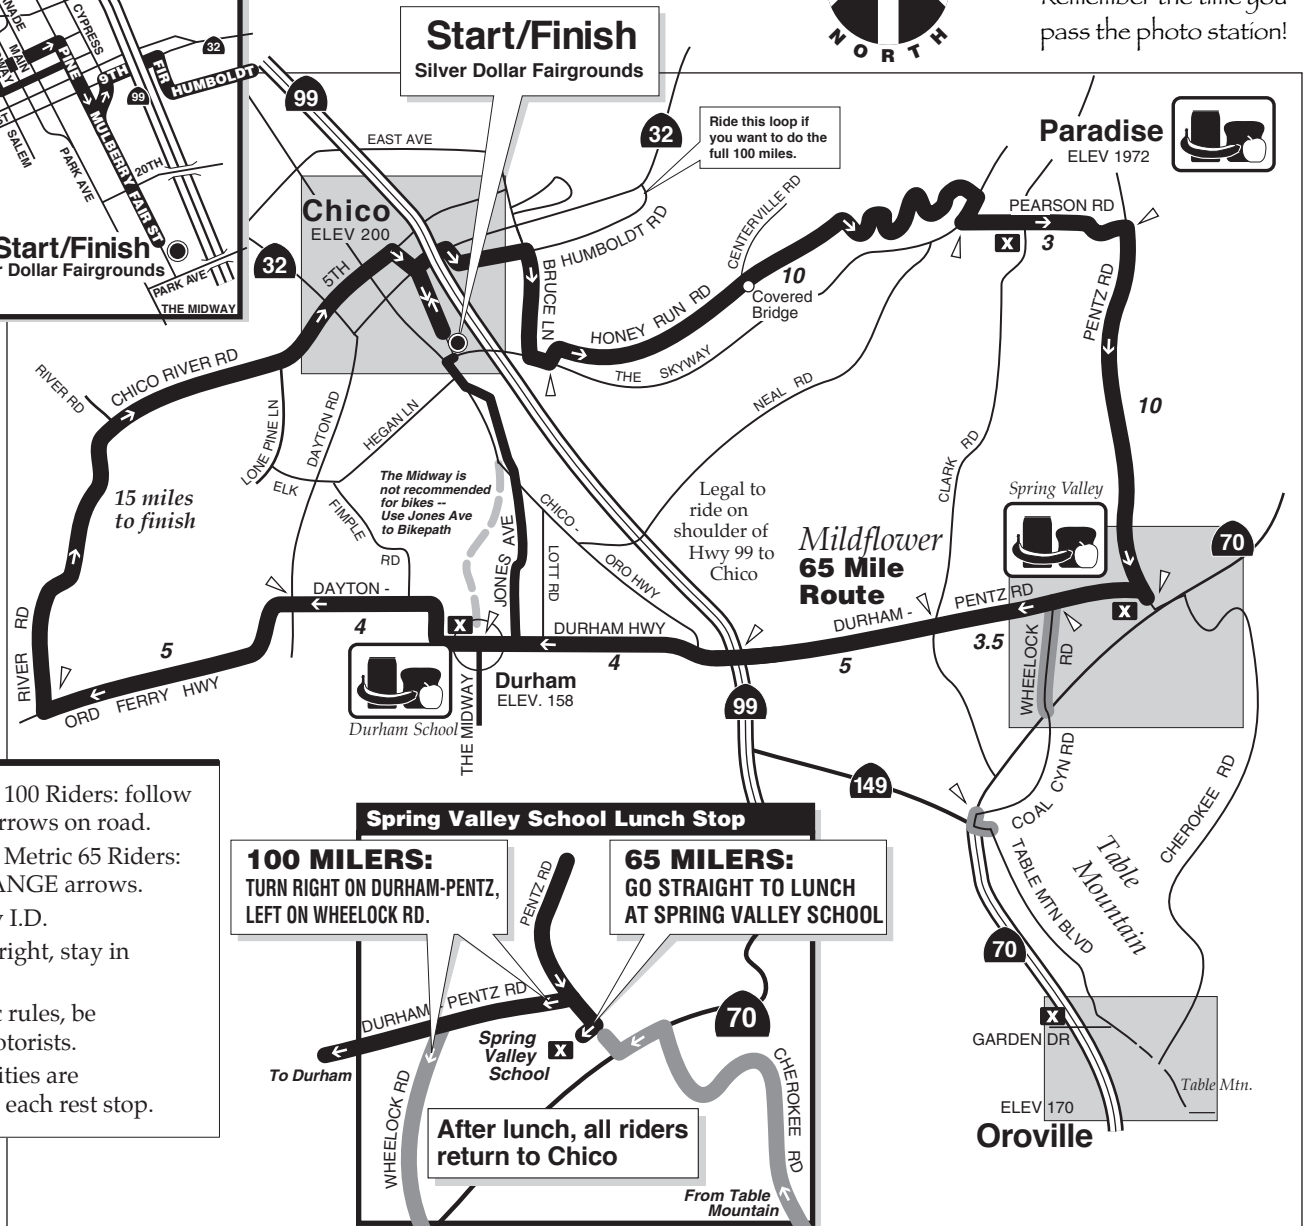

Wildflower Metric 65 Century

Free event photos from
Photocrazy.com –
Remember the time you
pass the photo station!

- Wildflower 100 Riders: follow YELLOW arrows on road.
- Wildflower Metric 65 Riders: follow ORANGE arrows.
- Please carry I.D.
- Ride to the right, stay in single file.
- Obey traffic rules, be polite to motorists.
- Repair facilities are available at each rest stop.

☀ If you need assistance, keep an eye open for radio personnel on the course. Look for orange traffic cones. CALL 911 IN EMERGENCY

Be sure to carry your official Wildflower Century Water Bottle — no paper cups will be available at rest stops.