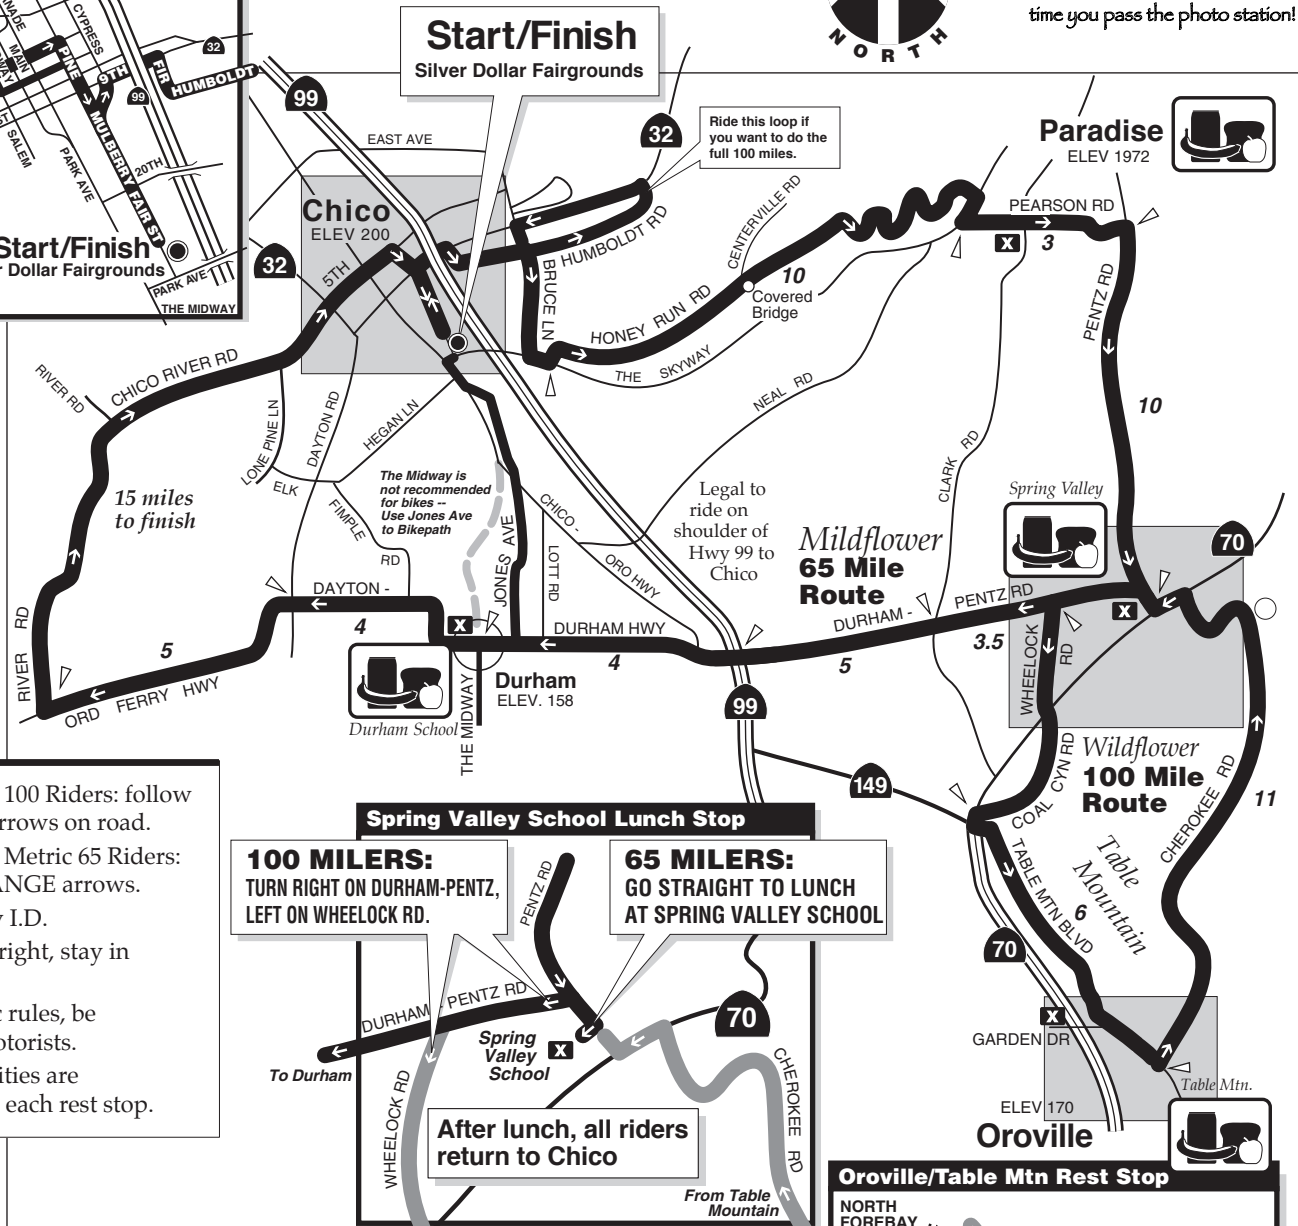

# Wildflower Century

Free event photos from Photocrazy.com – Remember the time you pass the photo station!

- Wildflower 100 Riders: follow YELLOW arrows on road.
- Wildflower Metric 65 Riders: follow ORANGE arrows.
- Please carry I.D.
- Ride to the right, stay in single file.
- Obey traffic rules, be polite to motorists.
- Repair facilities are available at each rest stop.

**X Rest Stop**  
**4 / Mileage Markers**

miles  
 0 1 2 3 4 5 6 7 8

If you need assistance, keep an eye open for radio personnel on the course. Look for orange traffic cones. CALL 911 IN EMERGENCY

Be sure to carry your official Wildflower Century Water Bottle — no paper cups will be available at rest stops.