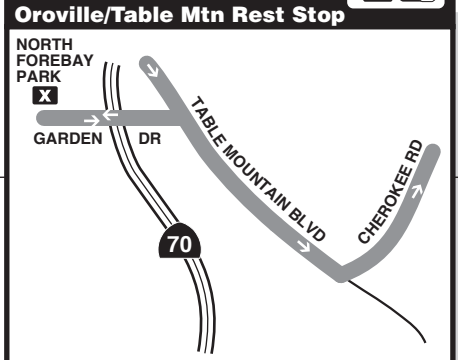

# Wildflower Century

Free event photos from Photocrazy.com – Remember the time you pass the photo station!

- Wildflower 100 Riders: follow YELLOW arrows on road.
- Wildflower Metric 65 Riders: follow ORANGE arrows.
- Please carry I.D.
- Ride to the right, stay in single file.
- Obey traffic rules, be polite to motorists.
- Repair facilities are available at each rest stop.

**X Rest Stop**  
**4 / Mileage Markers**

miles  
 0 1 2 3 4 5 6 7 8

If you need assistance, keep an eye open for radio personnel on the course. Look for orange traffic cones. CALL 911 IN EMERGENCY

Be sure to carry your official Wildflower Century Water Bottle — no paper cups will be available at rest stops.