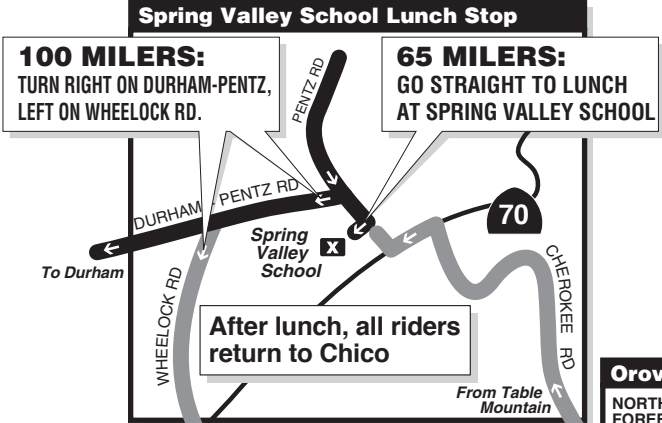

# Wildflower Century

Free event photos from Photocrazy.com – Remember the time you pass the photo station!

- Wildflower 100 Riders: follow YELLOW arrows on road.
- Wildflower Metric 65 Riders: follow ORANGE arrows.
- Please carry I.D.
- Ride to the right, stay in single file.
- Obey traffic rules, be polite to motorists.
- Repair facilities are available at each rest stop.

**X Rest Stop**  
**4 / Mileage Markers**

miles  
 0 1 2 3 4 5 6 7 8

If you need assistance, keep an eye open for radio personnel on the course. Look for orange traffic cones. CALL 911 IN EMERGENCY

Be sure to carry your official Wildflower Century Water Bottle — no paper cups will be available at rest stops.