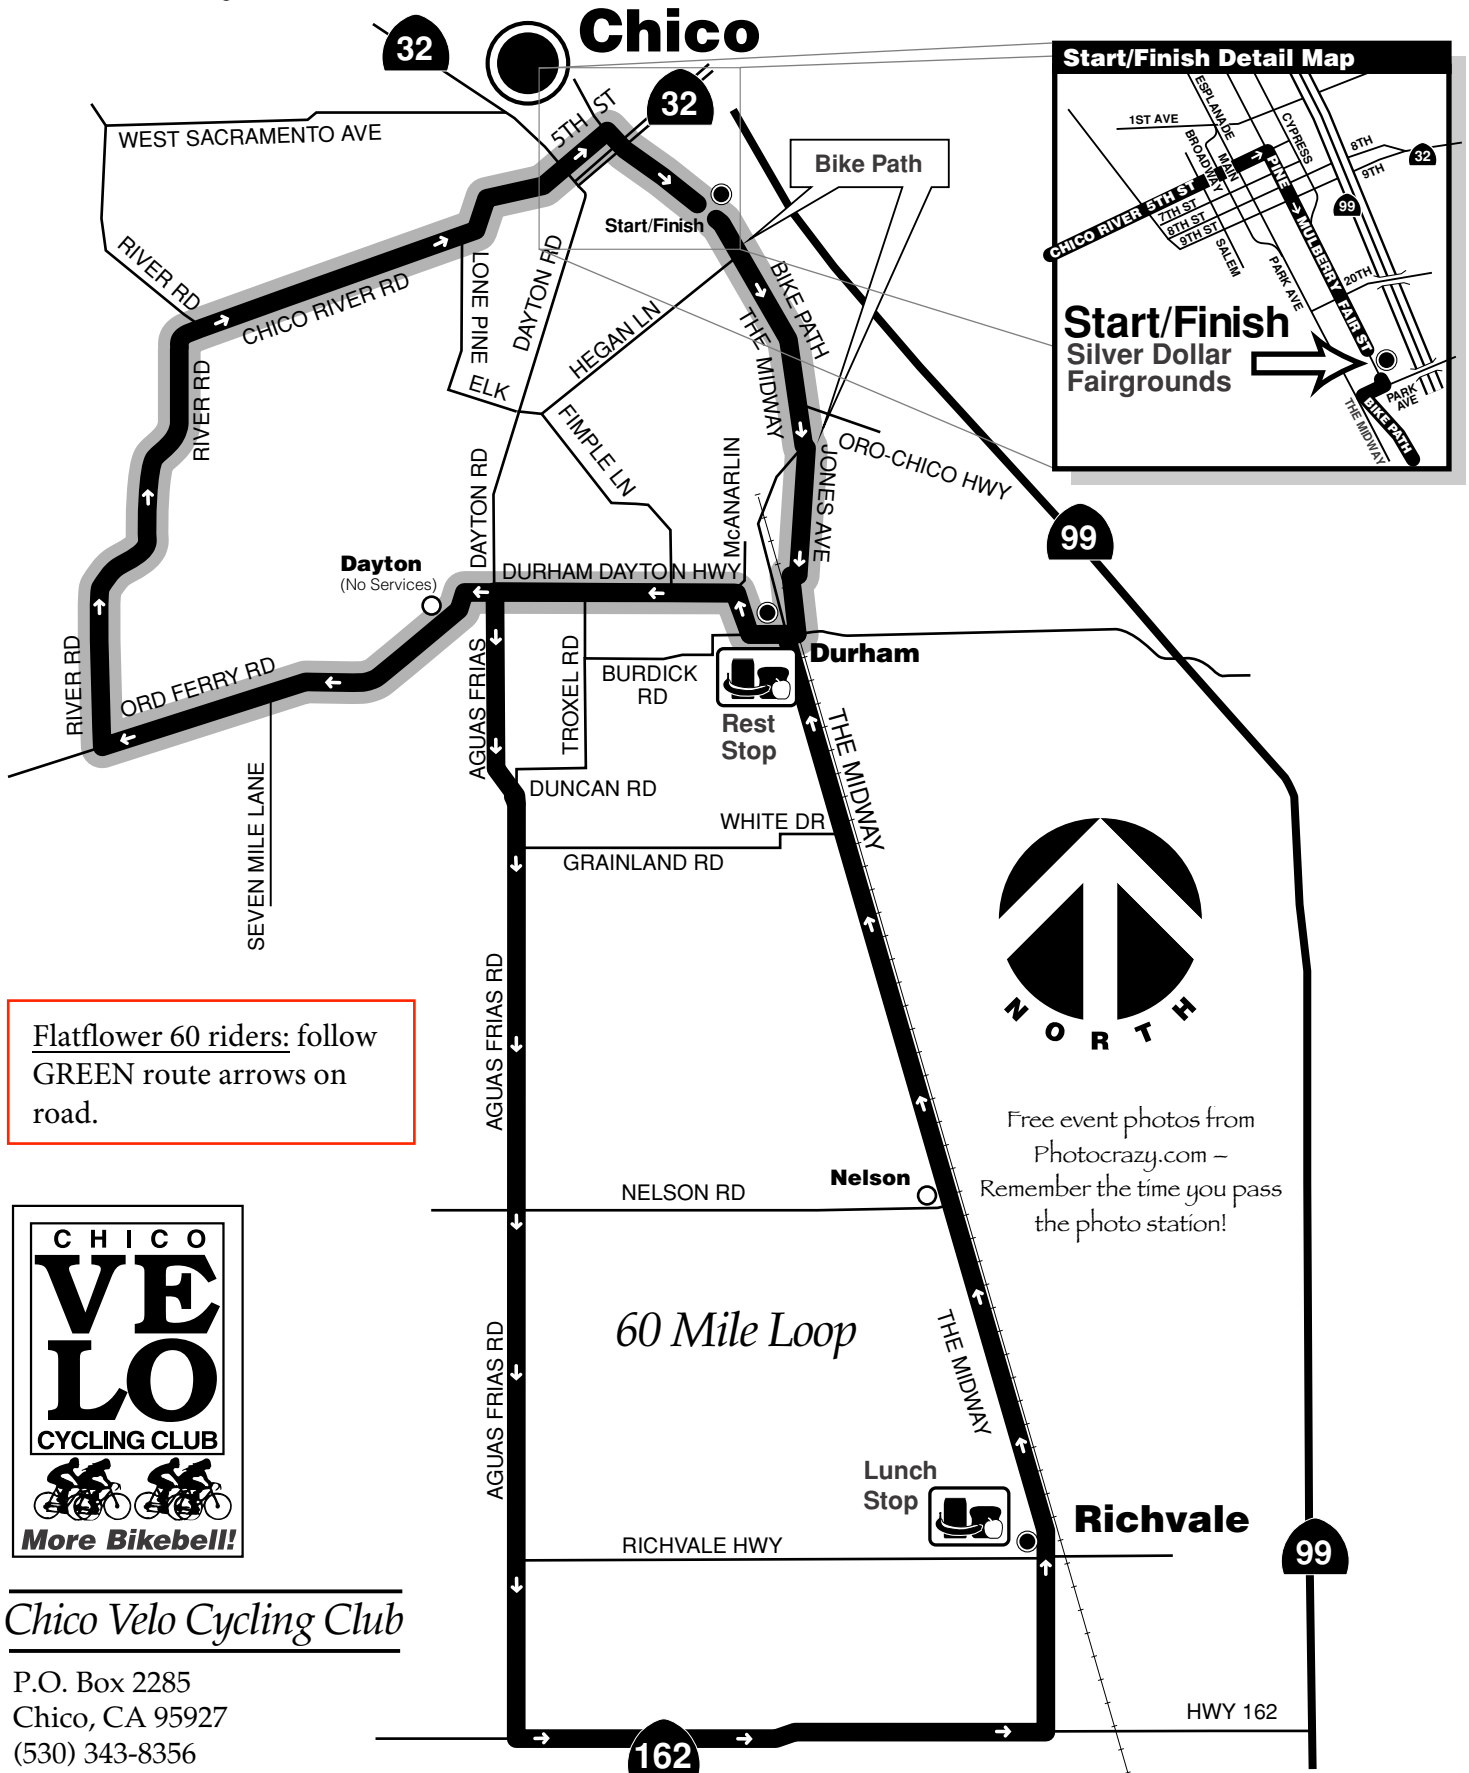

Flatflower 60

Flatflower 60 riders: follow GREEN route arrows on road.

Chico Velo Cycling Club

P.O. Box 2285
 Chico, CA 95927
 (530) 343-8356
 www.chicovelo.org

Free event photos from
 Photocrazy.com –
 Remember the time you pass
 the photo station!