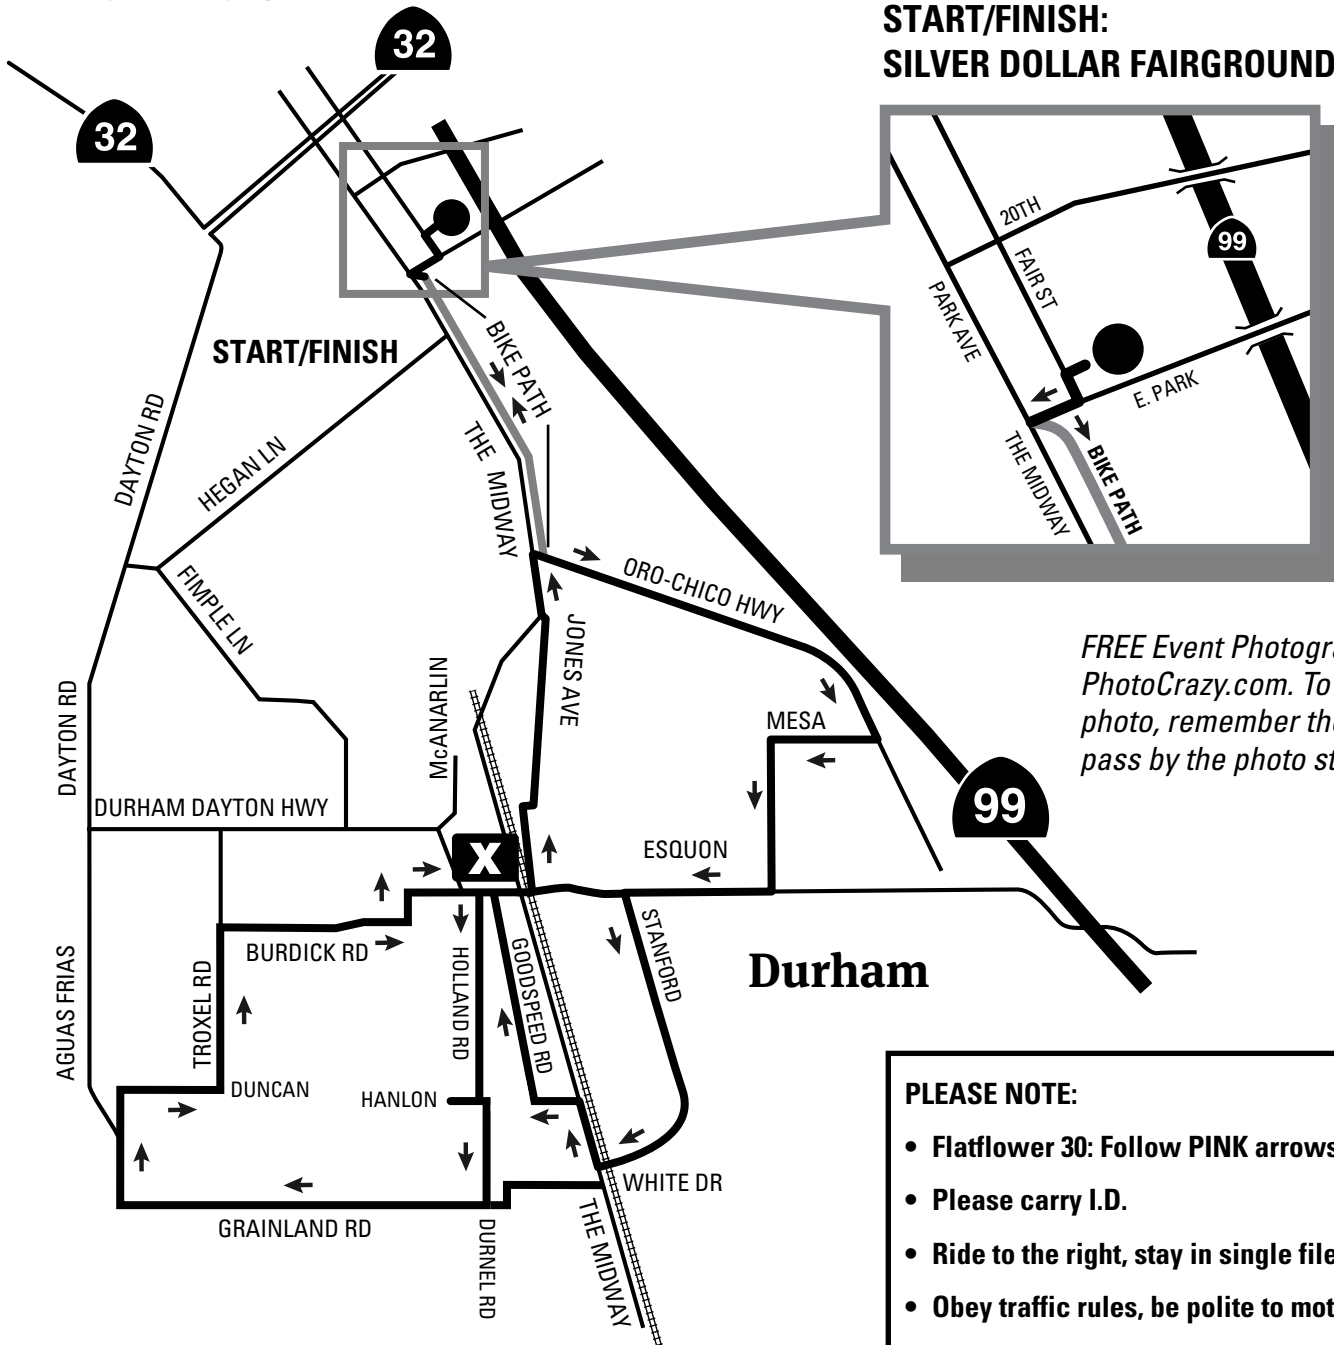

Flatflower 30

Chico

**START/FINISH:
SILVER DOLLAR FAIRGROUNDS**

FREE Event Photography by PhotoCrazy.com. To find your photo, remember the time you pass by the photo station.

PLEASE NOTE:

- Flatflower 30: Follow PINK arrows on road.
- Please carry I.D.
- Ride to the right, stay in single file.
- Obey traffic rules, be polite to motorists.
- Repair facilities are available at rest stop.
- If you need assistance, watch for radio personnel on course
- **CALL 911 IN AN EMERGENCY**

Chico Velo Cycling Club

P.O. Box 2285 • Chico, CA 95927 • (530) 343-8356
www.chicovelo.org • velo@chicovelo.org

Be sure to carry your Official Wildflower Century Water Bottle — No paper cups will be available at rest stops.